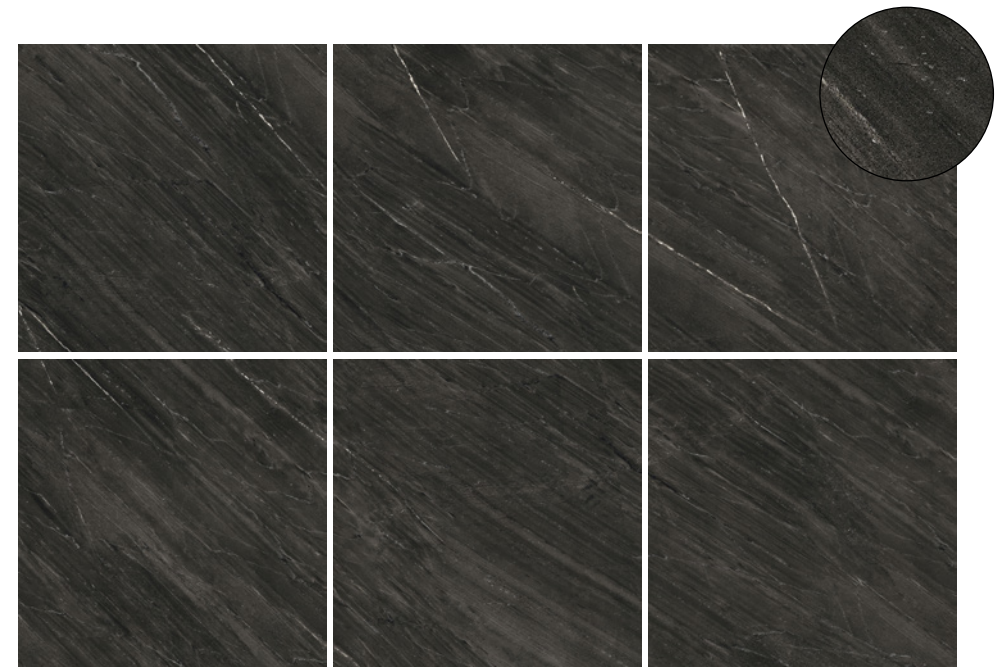

Swatch colours may vary from original. Samples should be requested.

V3 - High Shade Variation

DMAG 249 Matt

DMAG 250 Soft

DMAG 251 Matt

V2 - Moderate Shade Variation

DMAG 248 Soft

DMAG 252 Soft