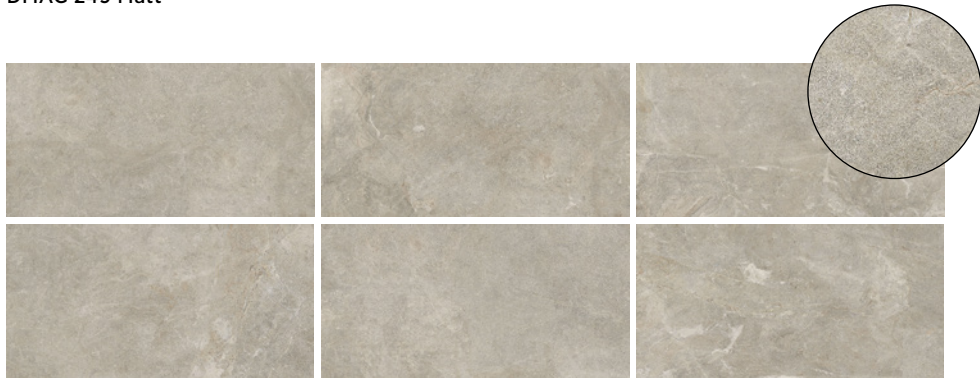

Swatch colours may vary from original. Samples should be requested.

V3 - High Shade Variation

DMAG 249 Matt

DMAG 250 Soft

DMAG 251 Matt

V2 - Moderate Shade Variation

DMAG 248 Soft

DMAG 252 Soft