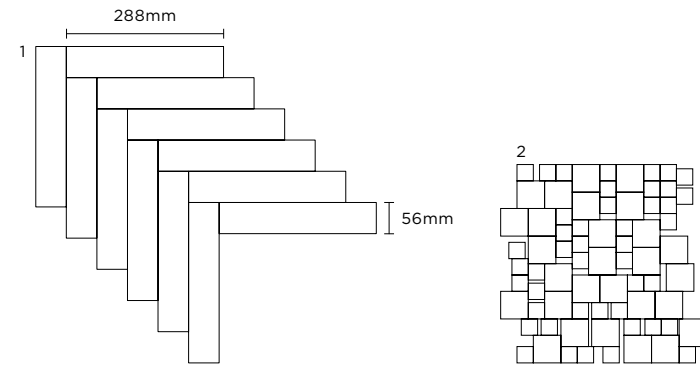

(R) Rectified size - square edge with bevel. Swatch colours may vary from original. Samples should be requested. Mosaics, décors and special pieces shown on next page.

Mosaics, Décors & Special Pieces

Idrogetto Décor

DMAG 248

DMAG 249

DMAG 250

Blocks Mosaic

DMAG 251

DMAG 252

	Size (mm)	Thickness	Finish	Colour Availability
1	Idrogetto Décor 698 x 449	6	Matt	DMAG 248, 249 & 250
2	Blocks Mosaic on 370 x 335 sheet	6	Matt Soft	DMAG 251 DMAG 252
	Plinth Skirting 597 x 46	6	Matt Soft	DMAG 248, 249, 250 & 251 DMAG 248, 249, 250 & 252