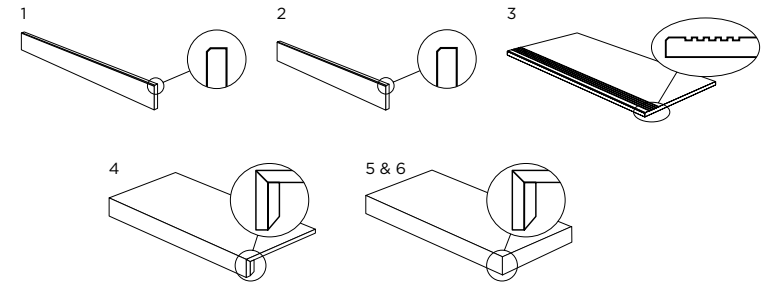

Floor: DCPU 03 Rolled

Floor: DCPU 04 Rolled

Floor: DCPU 03 Rolled

Sizes

DCPU 01

DCPU 03

DCPU 02

DCPU 04

(R) Rectified size - square edge with bevel. Swatch colours may vary from original. Samples should be requested. Special pieces shown on next page.

Floor: DCPU 04 Honed

Special Pieces

	Size (mm)	Thickness	Finish	Colour Availability
1	Bullnose Bevelled-Edge Skirting 895 x 72	14	Honed Rolled	All colours All colours
2	Bullnose Bevelled-Edge Skirting 598 x 72	14	Honed Rolled	All colours All colours
3	Grooved Step Tread 1198 x 340	14	Honed Rolled	All colours All colours
4	Bullnose Step Tread Plus 1198 x 340	14	Honed Rolled	All colours All colours
5	Angle Step Tread (Left) 1198 x 340	14	Honed	All colours
6	Angle Step Tread (Right) 1198 x 340	14	Honed	All colours