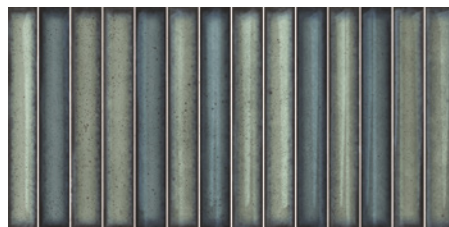

# Karatsu

*Porcelain Design*

Wall: DECK 02 & 03 Glazed

**6 Colours / 1 Finish / 1 Size**

Karatsu is a range of porcelain tiles with pre-incised finger-like ridges, blending a contemporary format with retro glazing techniques in six carefully considered colours. The elements of nature inspire this palette to help create personalised combinations.

# Sizes

---

DECK 01

DECK 05

DECK 02

DECK 03

DECK 06

DECK 04

	Size (mm)	Thickness	Finish	Colour Availability
1	230 x 115mm (N)	8.5	Glazed	All colours

(N) Nominal size - pressed edge. Swatch colours may vary from original. Samples should be requested.