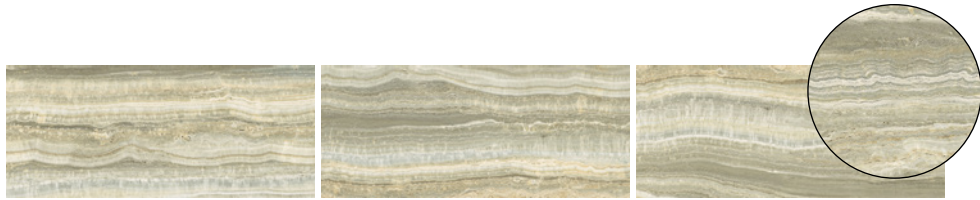

DMAG 245 Glossy