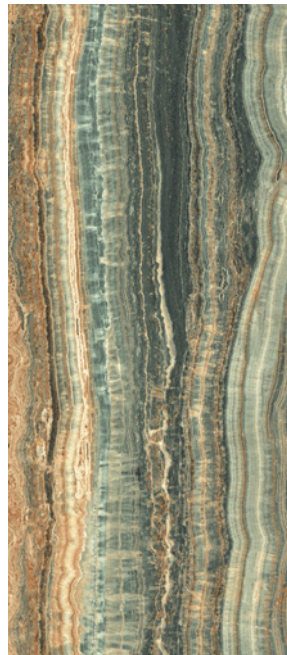

Eccentric Luxe Magnum

Lightweight Slabs / Porcelain Marble

6 Colours / 1 Finish / 4 Sizes / 1 Mosaic

Inspired by the grandeur of exclusive settings, Eccentric Luxe Magnum captures the inherent luxury of onyx. This lightweight porcelain slab range is based on a virtuous, sustainable approach and is part of Florim's 'CarbonZero-' selection of Climate-Positive surfaces, which reduce the amount of CO₂ in the atmosphere.

Wall & Floor: DMAG 243 Glossy

Wall (front) & Floor: DMAG 244 Glossy
Wall (back & feature strips): DMAG 246 Glossy

DMAG 242

DMAG 244

DMAG 245

DMAG 243

DMAG 246

DMAG 247

Sizes

	Size (mm)	Thickness	Finish	Colour Availability
1	2797 x 1197 (R)	6	Glossy	All colours
2	2397 x 1197 (R)	6	Glossy	DMAG 242 & 243
3	1197 x 1197 (R)	6	Glossy	DMAG 242 & 243
4	1197 x 597 (R)	6	Glossy	DMAG 242 & 243

(R) Rectified size - square edge with bevel. Mosaics and special pieces shown on next page. Swatch colours may vary from original. Samples should be requested.

V2 Moderate - V4 Random
Shade Variation

DOMUS