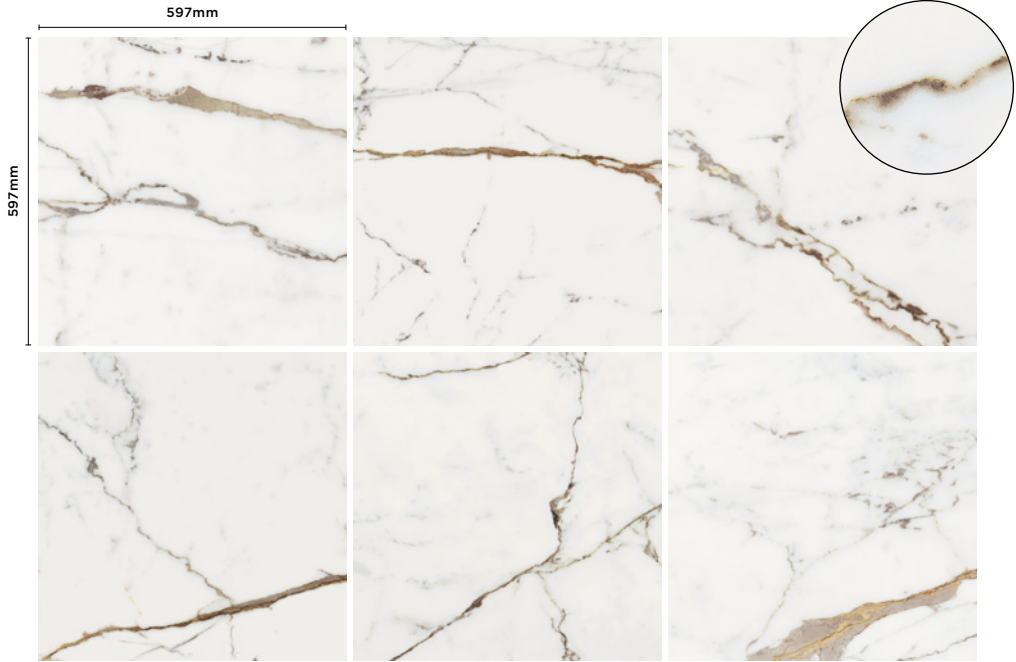

DROG 03 Matt