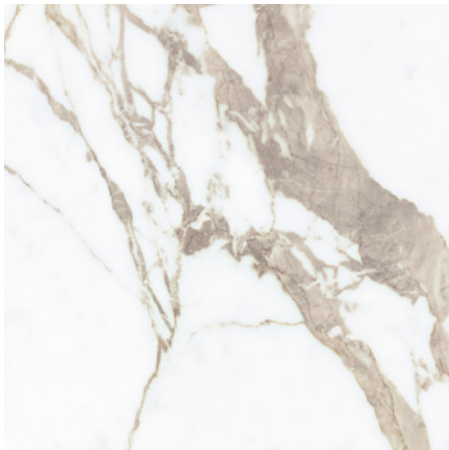

Sizes

DROG 03

	Size (mm)	Thickness	Finish	Colour Availability
1	1797 x 797 (R)	9	Matt Glossy	All colours All colours
2	1197 x 597 (R)	9	Matt Glossy	All colours All colours
3	597 x 597 (R)	9	Matt Glossy	All colours All colours
4	597 x 297 (R)	9	Matt Glossy	All colours All colours

(R) Rectified size – square edge with bevel. Mosaics and special pieces shown on next page. Swatch colours may vary from original. Samples should be requested.