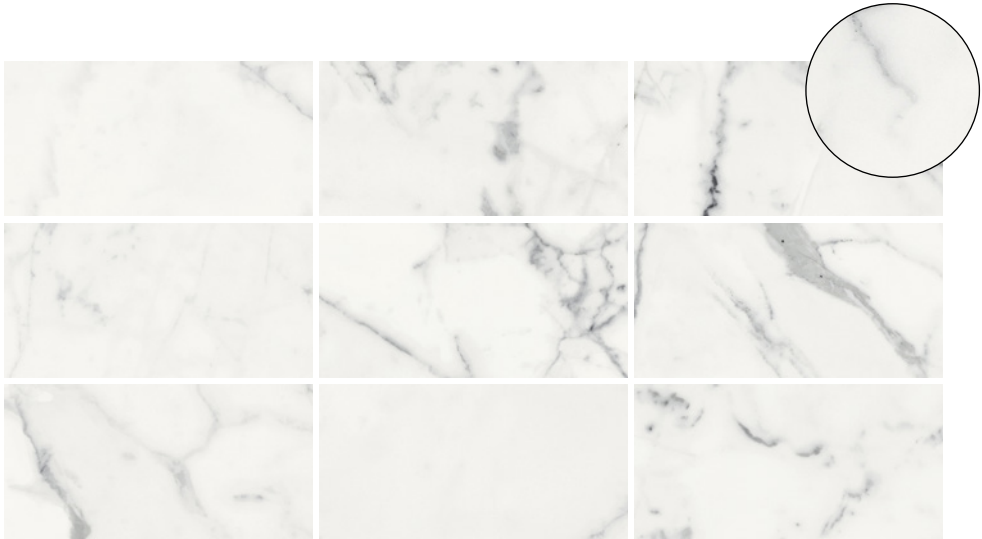

V2 - Moderate Shade Variation

DROG 01 Matt