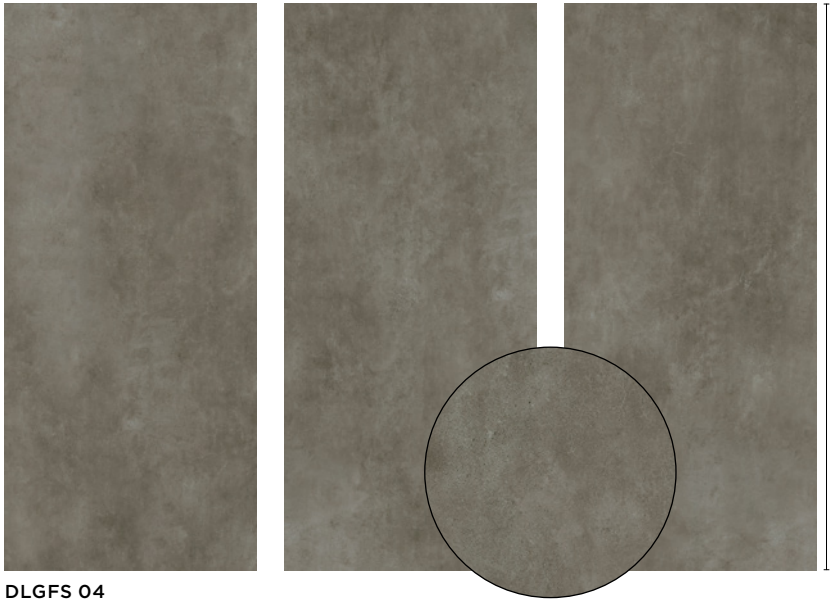

Gubi Slim

Lightweight Slabs / Porcelain Stone

Wall: DLGFS 01 Natural

4 Colours / 1 Finish / 1 Size

Combines timelessness and trend with a sober style that can create minimalist environments. Gubi Slim is inspired by the typical micro-cement polishing and is smooth to touch whilst combining a simple and elegant design with high functionality.

Wall & Floor: DLGFS 02 Natural

DLGFS 01

DLGFS 02

DLGFS 03

DLGFS 04

Sizes

	Size (mm)	Thickness	Finish	Colour Availability
1	2698 x 1198 (R)	6	Natural	All colours

(R) Rectified size – squared edge with bevel.
Swatch colours may vary from original. Samples should be requested.

V2 - Moderate
Shade Variation

DOMUS

V2 - Moderate Shade Variation

DLGFS 01

DLGFS 03

DLGFS 02

DLGFS 04