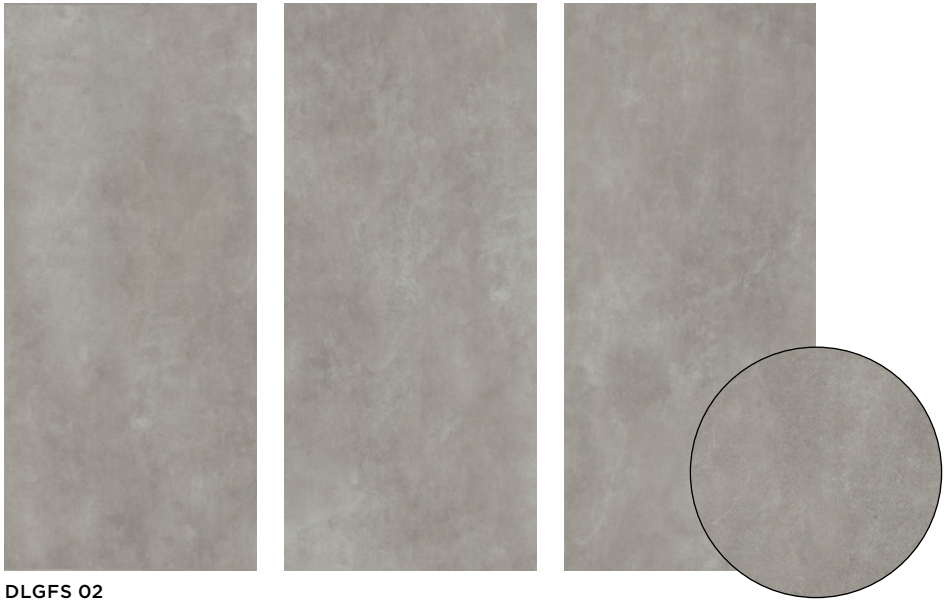

Gubi Slim

Lightweight Slabs / Porcelain Stone

Wall: DLGFS 01 Natural

4 Colours / 1 Finish / 1 Size

Combines timelessness and trend with a sober style that can create minimalist environments. Gubi Slim is inspired by the typical micro-cement polishing and is smooth to touch whilst combining a simple and elegant design with high functionality.

Wall & Floor: DLGFS 02 Natural

DLGFS 01

DLGFS 02

DLGFS 03

DLGFS 04

Sizes

	Size (mm)	Thickness	Finish	Colour Availability
1	2698 x 1198 (R)	6	Natural	All colours

(R) Rectified size – squared edge with bevel.
Swatch colours may vary from original. Samples should be requested.

V2 - Moderate
Shade Variation

DOMUS

V2 - Moderate Shade Variation

DLGFS 01

DLGFS 03

DLGFS 02

DLGFS 04