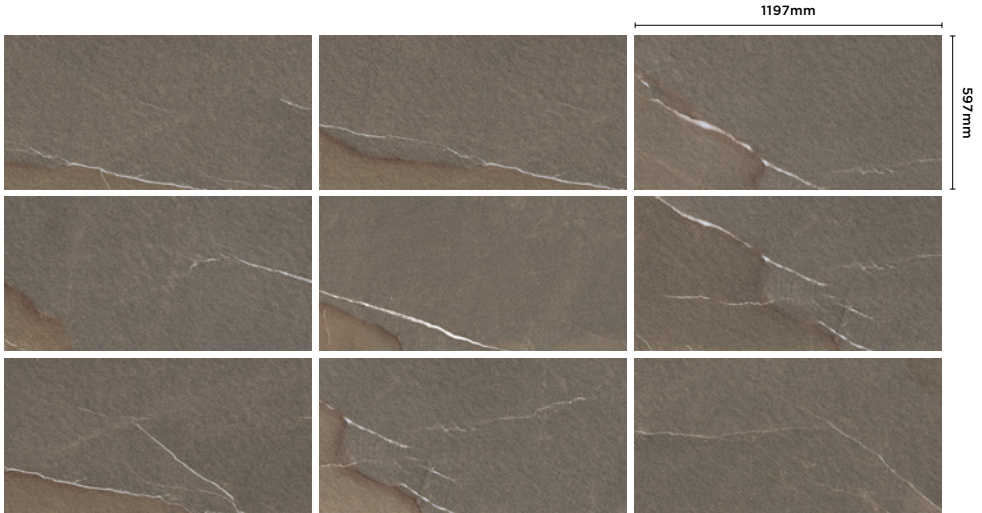

DMAG 256 Matt