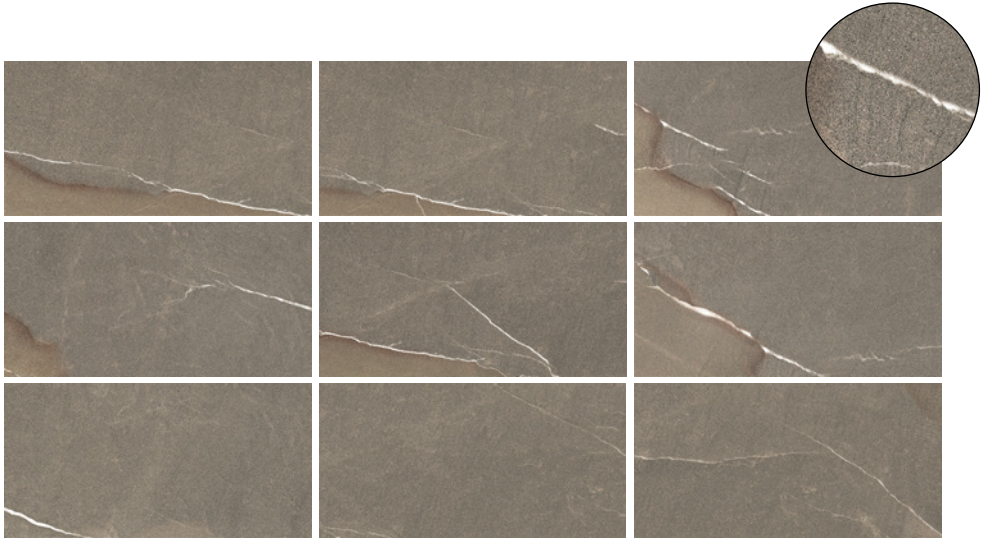

V3 - High Shade Variation

DMAG 255 Soft