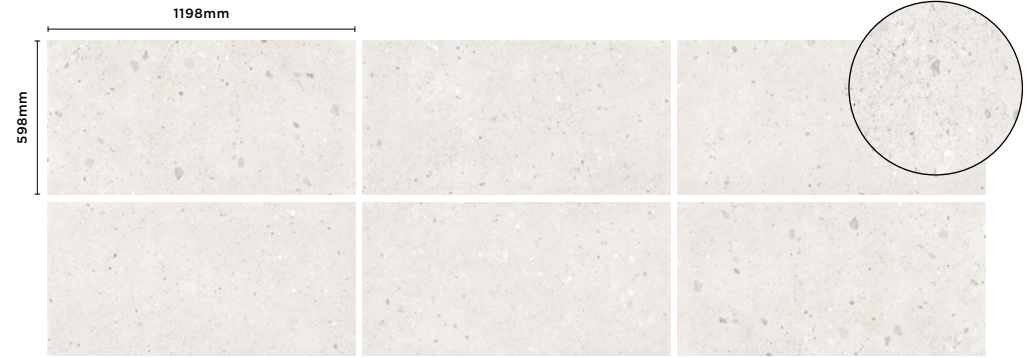

DPEG 01 Natural Grip