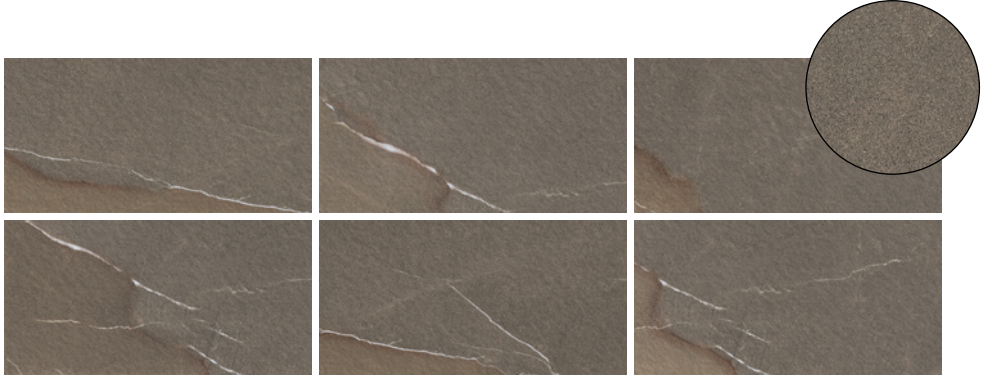

V3 - High Shade Variation

DFCR 03 Soft

DFCR 04 Matt

DFCR 04 Natural Grip