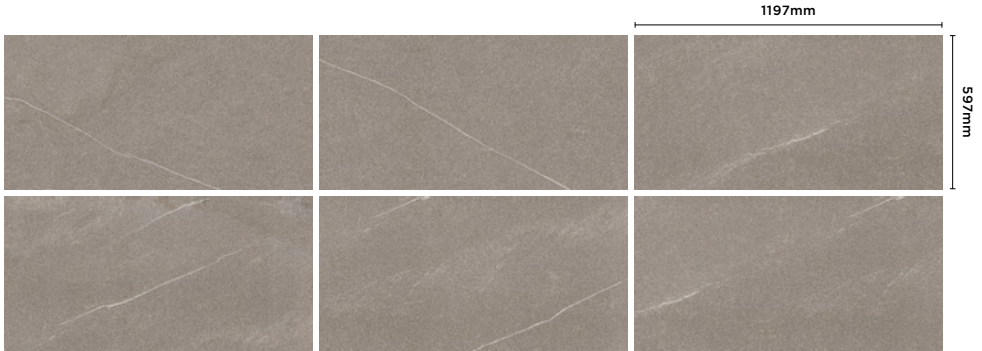

DFBI 02 Natural Grip