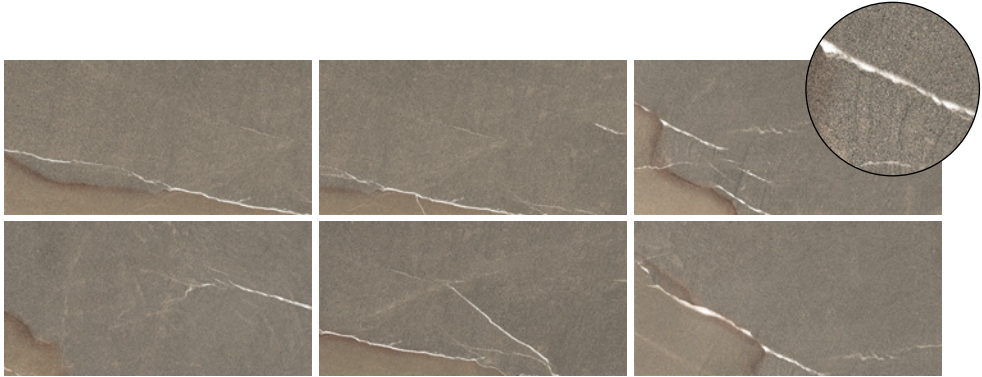

V3 - High Shade Variation

DFCR 03 Soft

DFCR 04 Matt

DFCR 04 Natural Grip