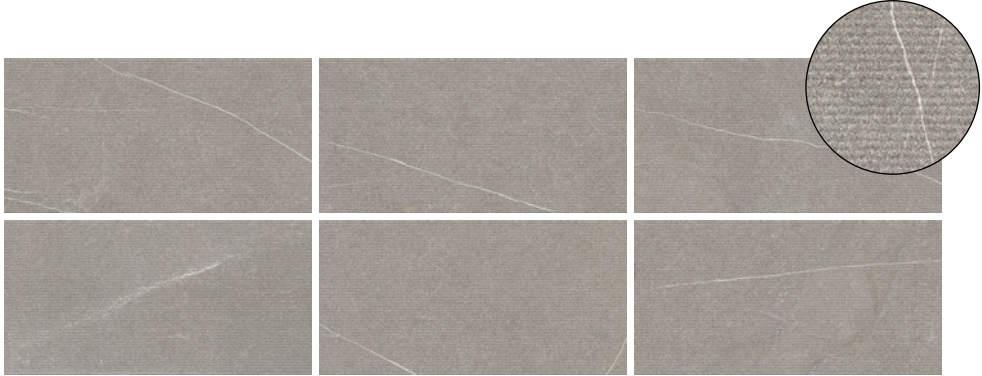

DFBI 02 Cannete