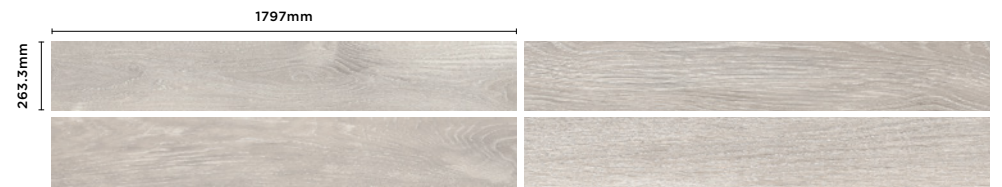

(R) Rectified size - square edge with bevel. Recommended for outdoor use. Swatch colours may vary from original. Samples should be requested.

# V3 - High Shade Variation

DXF KLB 01 Grip

DXF KLB 02 Grip

DXF KLB 05 Grip

DXF KLB 01 Chevry Grip

DXF KLB 02 Chevry Grip

DXF KLB 06 Chevry Grip

DXF KLB 01 Grip