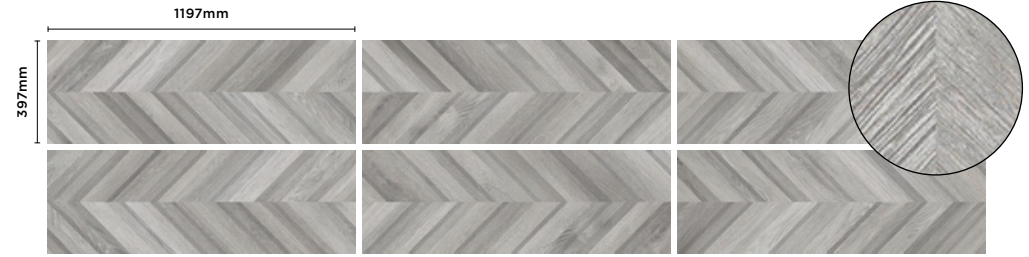

# Les Bois 20mm

*External 20mm / Porcelain Wood*

**3** Colours / **1** Finish / **3** Sizes

Les Bois 20mm reimagines wood-effect stoneware with meticulous attention to detail, transforming each grain pattern, gnarl, and irregular feature into an expression of tactile elegance. Refer to Les Bois for coordinating tiles, mosaics and décors in 10mm thickness.

(R) Rectified size - square edge with bevel. Recommended for outdoor use. Swatch colours may vary from original. Samples should be requested.

# V3 - High Shade Variation

DXF KLB 01 Grip

DXF KLB 02 Grip

DXF KLB 05 Grip

DXF KLB 01 Chevry Grip

DXF KLB 02 Chevry Grip

DXF KLB 06 Chevry Grip

DXF KLB 01 Grip