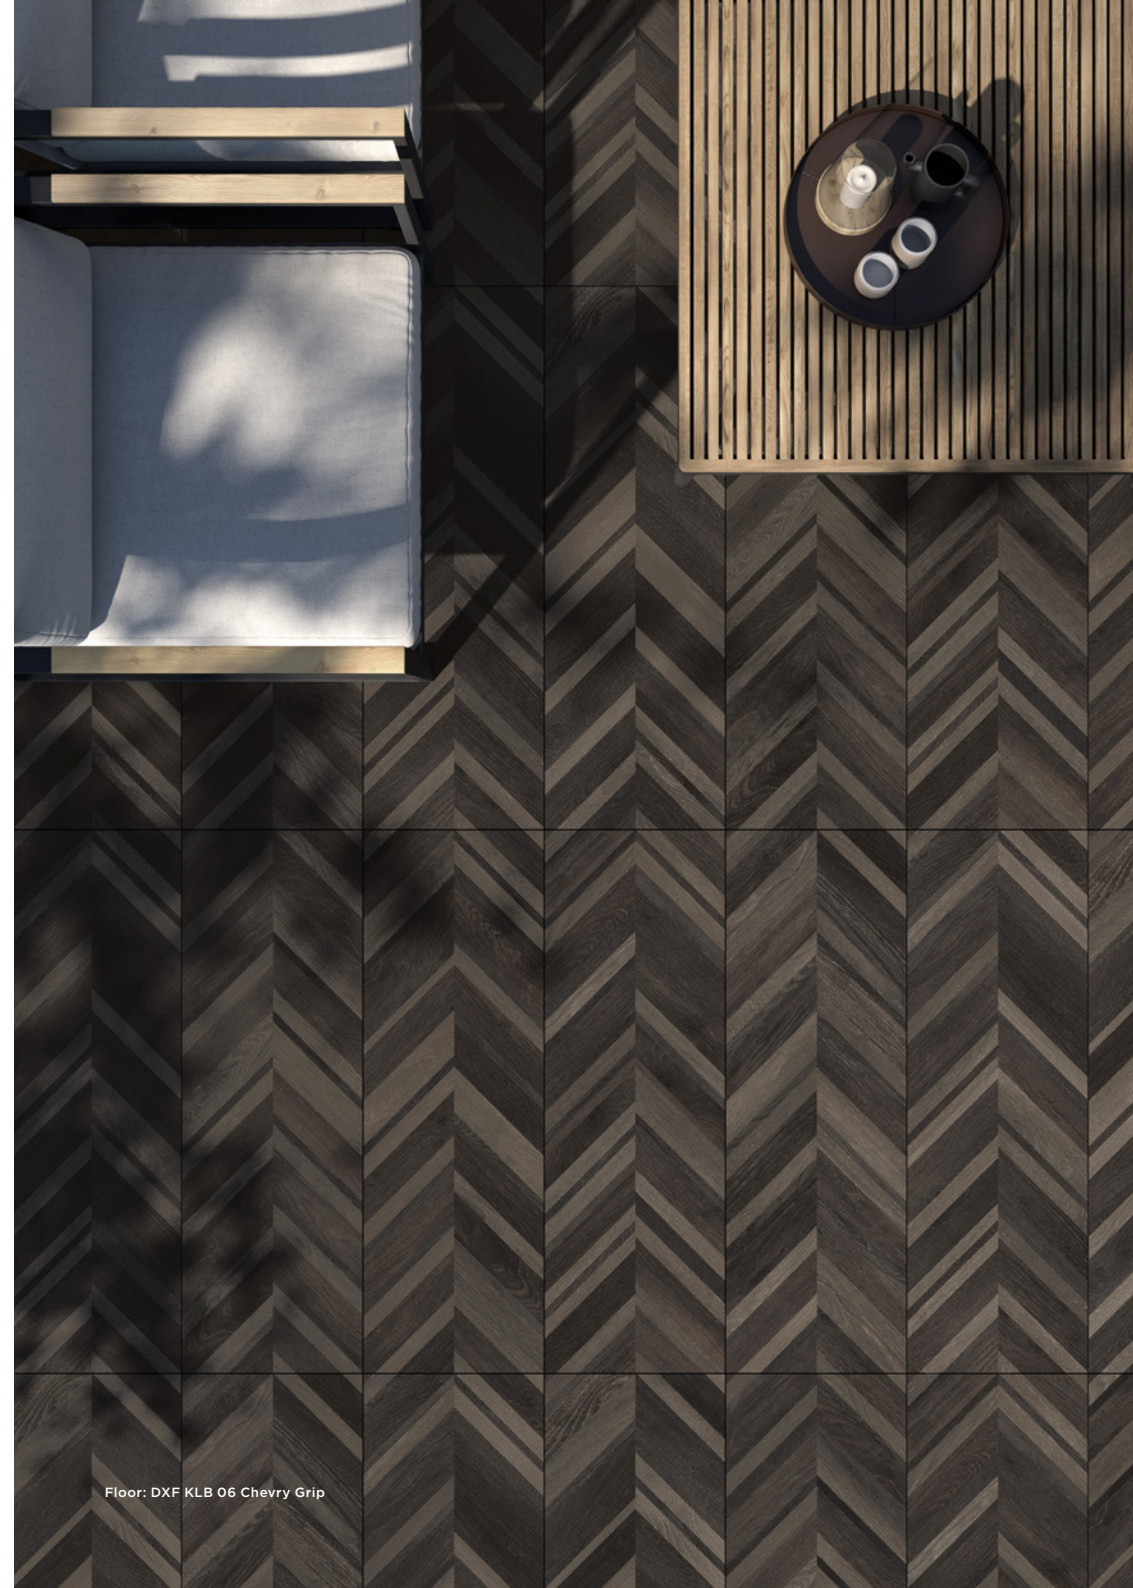

# Les Bois 20mm

*External 20mm / Porcelain Wood*

**3** Colours / **1** Finish / **3** Sizes

Les Bois 20mm reimagines wood-effect stoneware with meticulous attention to detail, transforming each grain pattern, gnarl, and irregular feature into an expression of tactile elegance. Refer to Les Bois for coordinating tiles, mosaics and décors in 10mm thickness.

(R) Rectified size - square edge with bevel. Recommended for outdoor use. Swatch colours may vary from original. Samples should be requested.