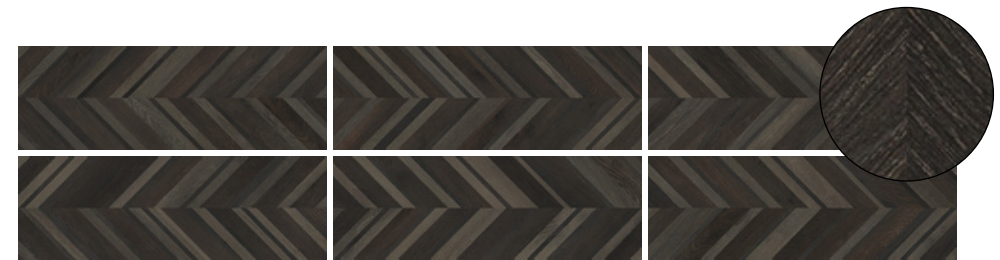

(R) Rectified size - square edge with bevel. Recommended for outdoor use. Swatch colours may vary from original. Samples should be requested.

# V3 - High Shade Variation

DXF KLB 01 Grip

DXF KLB 02 Grip

DXF KLB 05 Grip

DXF KLB 01 Chevry Grip

DXF KLB 02 Chevry Grip

DXF KLB 06 Chevry Grip

DXF KLB 01 Grip