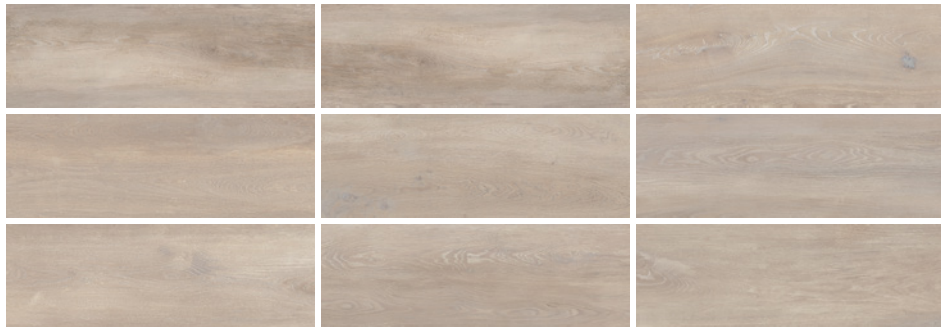

DXF KLB 02 Grip