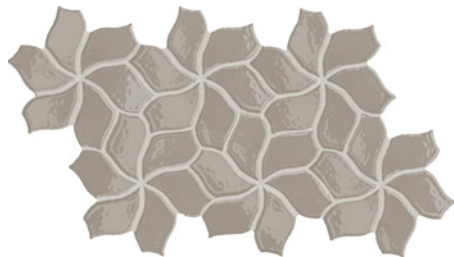

Botanica

Porcelain Design

2 Colours / 2 Patterns / 2 Finishes / 1 Size

Botanica features two elements inspired by nature: Seed and Flower, each available in glossy and matt wax-coated finishes. This porcelain range is suitable for use on walls and floors, in which the continuous surfaces become more or less emphasised depending on the colour of the grout.

DMBA 02 Seed

Matt

Glossy

DMBA 03 Flower

Matt

Glossy

DMBA 04 Seed

Matt

Glossy

	Size (mm)	Thickness	Finish	Colour Availability
1	Flower 405 x 237 (N)	9	Matt Glossy	DMBA 01 & 03
2	Seed 405 x 237 (N)	9	Matt Glossy	DMBA 02 & 04

(N) Nominal size – pressed edge. Swatch colours may vary from original. Samples should be requested.