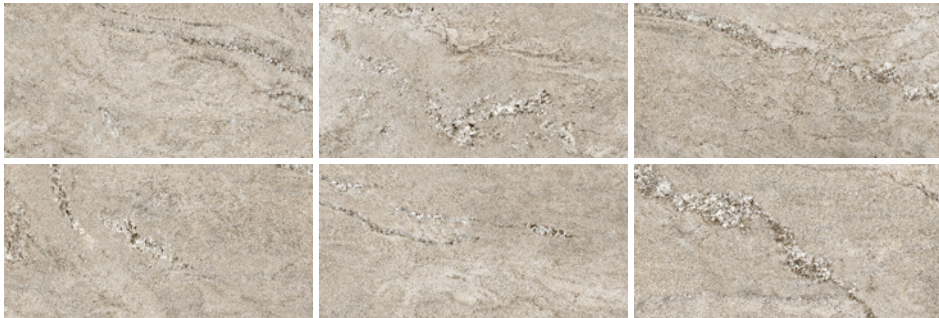

DMAG 213 Matt