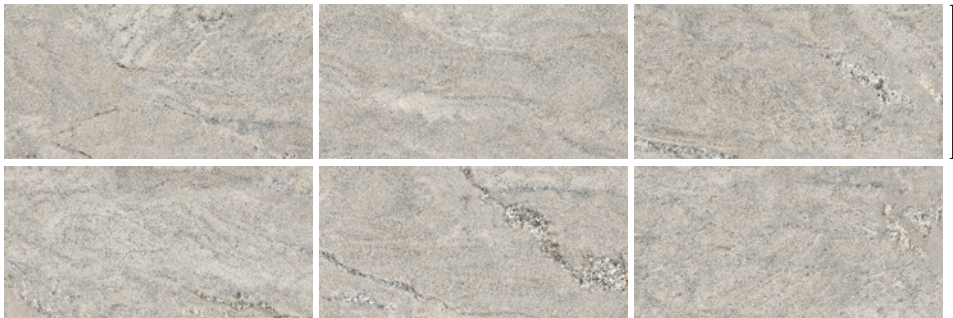

DMAG 216 Matt