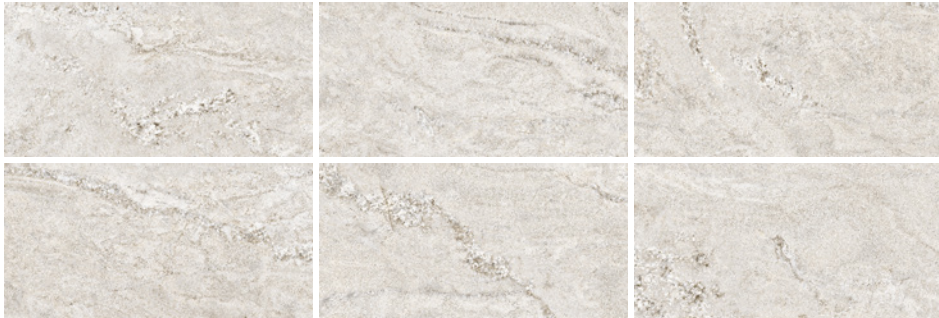

(R) Rectified size – square edge with bevel. Swatch colours may vary from original. Samples should be requested.

DOMUS

service@domusgroup.com | t: 020 8481 9500 | domusgroup.com

V3 - High Shade Variation