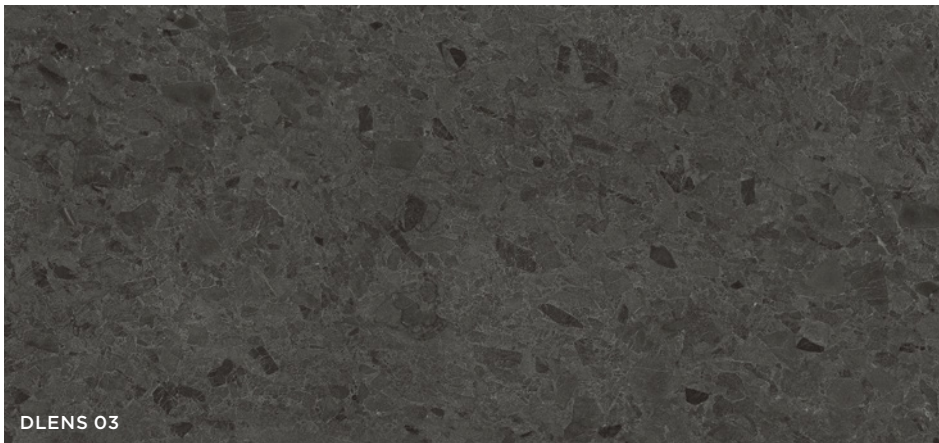

Eme Slim

Lightweight Slabs / Porcelain Stone

Wall: DLENS 01 Soft Textured
Floor: DLENS 03 Soft Textured

3 Colours / 1 Finish / 1 Size

Inspired by the warmth and richness of coastal Mediterranean stones, Eme Slim combines a detailed yet harmonious graphic range with a contemporary palette to generate a luxurious and calming aesthetic. Refer to Eme for 9mm-thick tile alternatives.

Wall & Floor: DLENS 03 Soft Textured

Sizes

	Size (mm)	Thickness	Finish	Colour Availability
1	2698 x 1198 (R)	6	Soft Textured	All colours

(R) Rectified size - squared edge with bevel.
Swatch colours may vary from original. Samples should be requested.