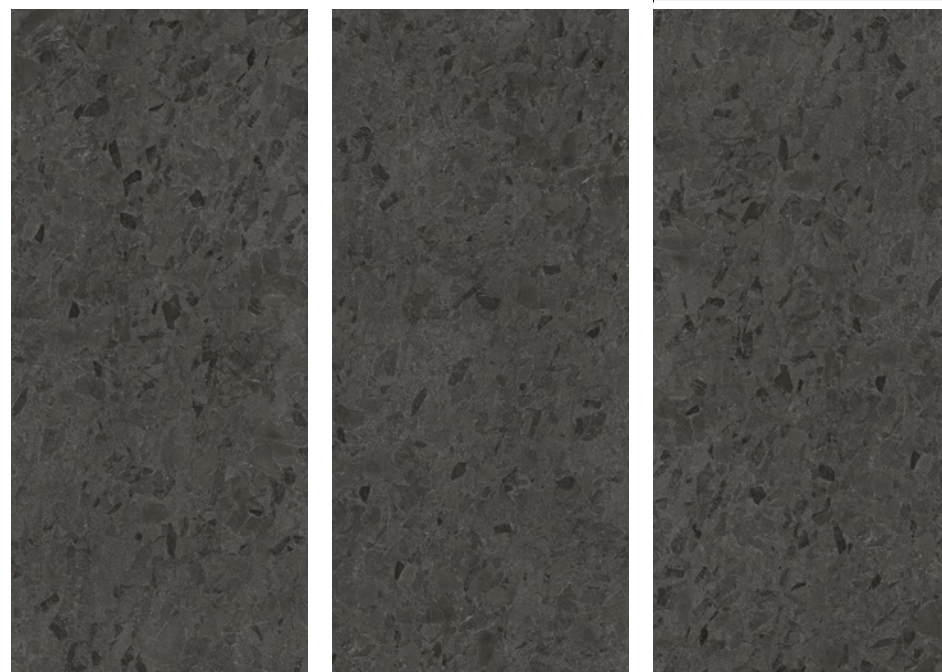

DLENS 03

1198mm

2698mm