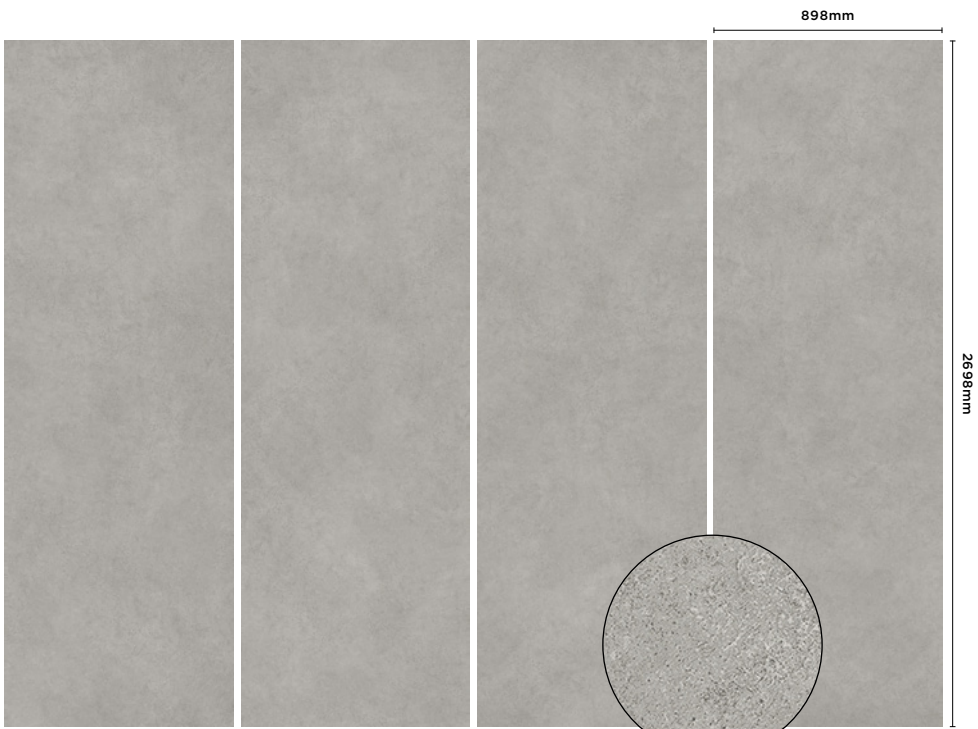

V2 - Moderate Shade Variation

DLBKW 02