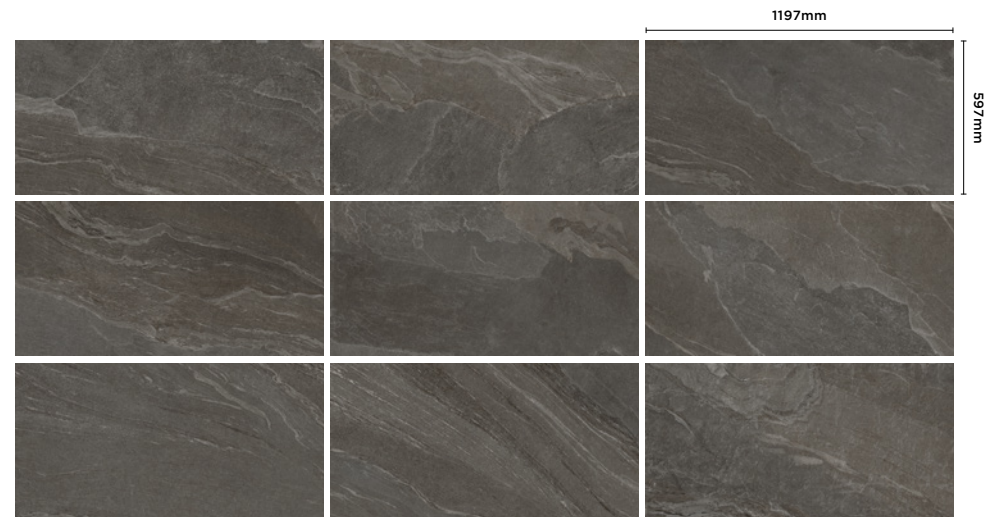

(R) Rectified size - square edge with bevel. Swatch colours may vary from original. Samples should be requested.

V3 - High Shade Variation

DMAG 219 Matt

V3 - High Shade Variation

DMAG 221 Matt

DMAG 220 Matt