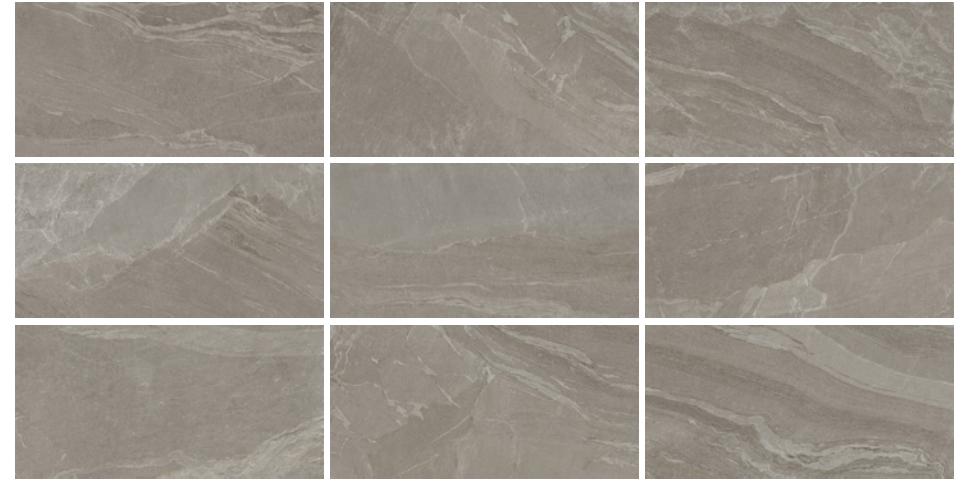

Slate Life Magnum

Lightweight Slabs / Porcelain Stone

Floor: DMAG 220 Matt

4 Colours / 1 Finish / 4 Sizes

Slate Life Magnum evokes relaxing elements with a rustic touch with neutral colours in airy, rigorous spaces. This lightweight porcelain slab range rediscovers the authenticity and warmth of a lost world, refashioning it with contemporary sobriety.

(R) Rectified size - square edge with bevel. Swatch colours may vary from original. Samples should be requested.

V3 - High Shade Variation

DMAG 219 Matt

V3 - High Shade Variation

DMAG 221 Matt

DMAG 220 Matt