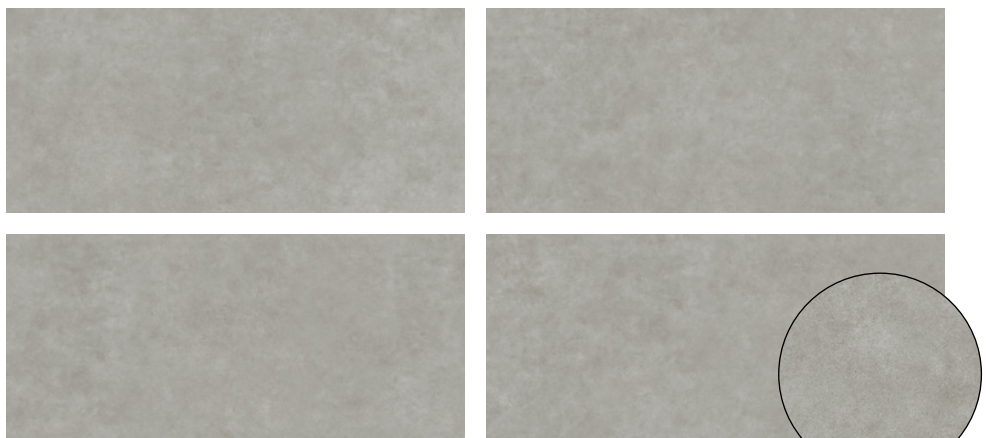

# Floss Slim

*Lightweight Slabs / Porcelain Concrete*

Wall: DLFSS 01 Natural

**4** Colours / **1** Finish / **1** Size

Floss Slim finds its inspiration in concrete. This range goes back to the origins of industrial design, recovering raw concrete and stressing the result of an open-air hardening. The irregular shade surface gives a unique character to the pieces, which creates areas full of details and plays of light.

# Sizes

	Size (mm)	Thickness	Finish	Colour Availability
1	2698 x 1198 (R)	6	Natural	All colours

(R) Rectified size – squared edge with bevel.  
 Swatch colours may vary from original. Samples should be requested.

# V3 - High Shade Variation

DLFSS 01

DLFSS 02

DLFSS 03

DLFSS 04