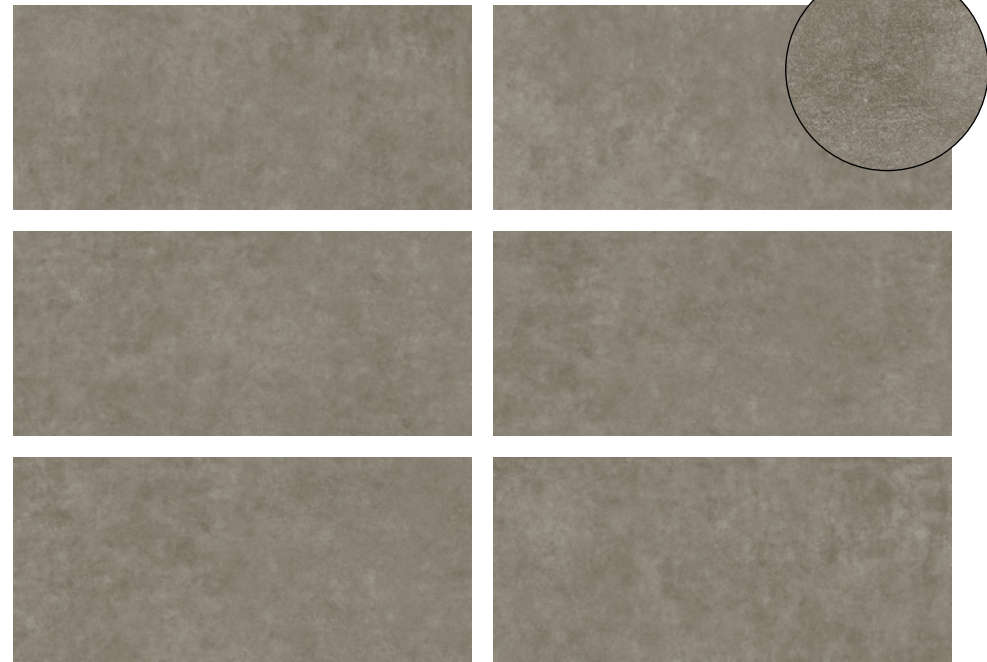

# Floss Slim

*Lightweight Slabs / Porcelain Concrete*

Wall: DLFSS 01 Natural

**4** Colours / **1** Finish / **1** Size

Floss Slim finds its inspiration in concrete. This range goes back to the origins of industrial design, recovering raw concrete and stressing the result of an open-air hardening. The irregular shade surface gives a unique character to the pieces, which creates areas full of details and plays of light.

# Sizes

	Size (mm)	Thickness	Finish	Colour Availability
1	2698 x 1198 (R)	6	Natural	All colours

(R) Rectified size – squared edge with bevel.  
 Swatch colours may vary from original. Samples should be requested.

# V3 - High Shade Variation

DLFSS 01

DLFSS 02

DLFSS 03

DLFSS 04