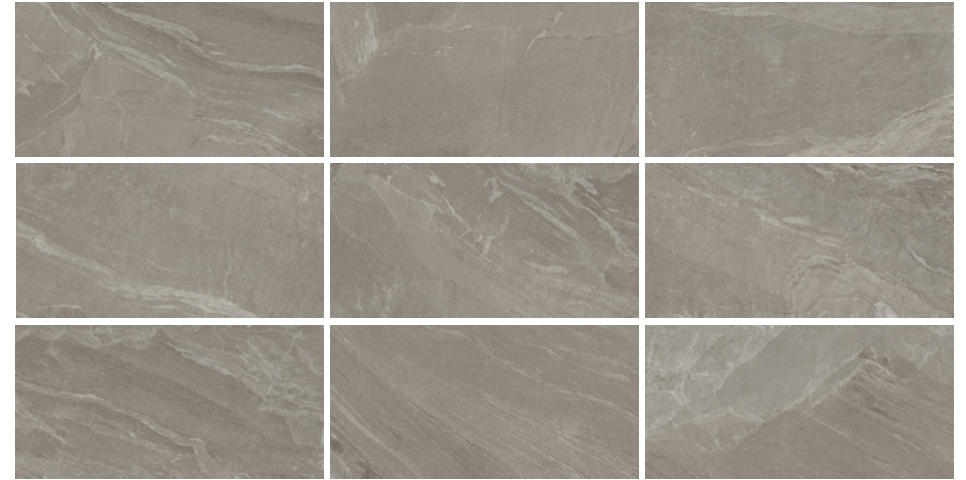

(R) Rectified size - square edge with bevel. Swatch colours may vary from original. Samples should be requested. There are 8 chevron left pieces and 8 chevron right pieces equally mixed in a box and cannot be purchased separately. Mosaics shown on next page.

DOMUS

V3 - High Shade Variation

DFWS 01 Natural

DFWS Colours (Stone Effect)

DFWS 03 Natural

DFWS 02 Natural

DFWS 04 Natural

V3 - High Shade Variation