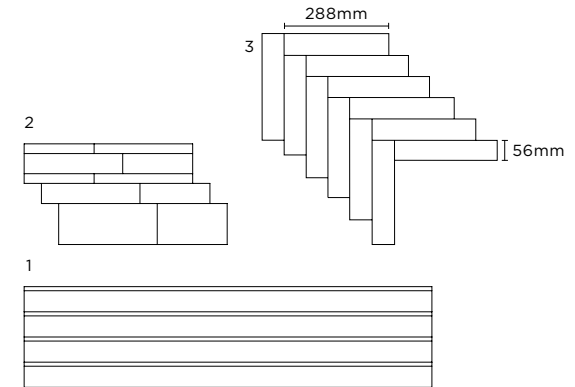

(R) Rectified size - square edge with bevel. Swatch colours may vary from original. Samples should be requested. There are 8 chevron left pieces and 8 chevron right pieces equally mixed in a box and cannot be purchased separately. Each chevron piece measures 585mm from point-to-point. Mosaics, décors and special pieces shown on next page.

DFWS 04 3D Muretto Mosaic

DFWS 04 3D Muretto Mosaic

Idrogetto Décor

Mix of DFWS 01 & 02

MIX OF DFWS 03 & 04

Mosaics, Décors & Special Pieces

	Size (mm)	Thickness	Finish	Colour Availability
1	3D Wood Slat Mosaic (R) on 1197 x 297 sheet	9	Natural	All DFWD colours
2	3D Muretto Mosaic (R) on 597 x 297 sheet	9	Natural	All DFWS colours
3	Idrogetto Décor 636 x 578 (R)	9	Natural	Mix of DFWS 01 & 02 Mix of DFWS 03 & 04
	Skirting 597 x 46	9	Natural	All colours
	Bullnose Step Tread 1197 x 330 x 30	9	Natural	All DFWS colours

(R) Rectified size - square edge with bevel. Swatch colours may vary from original. Samples should be requested. There are 8 chevron left pieces and 8 chevron right pieces equally mixed in a box and cannot be purchased separately. Mosaics shown on next page.