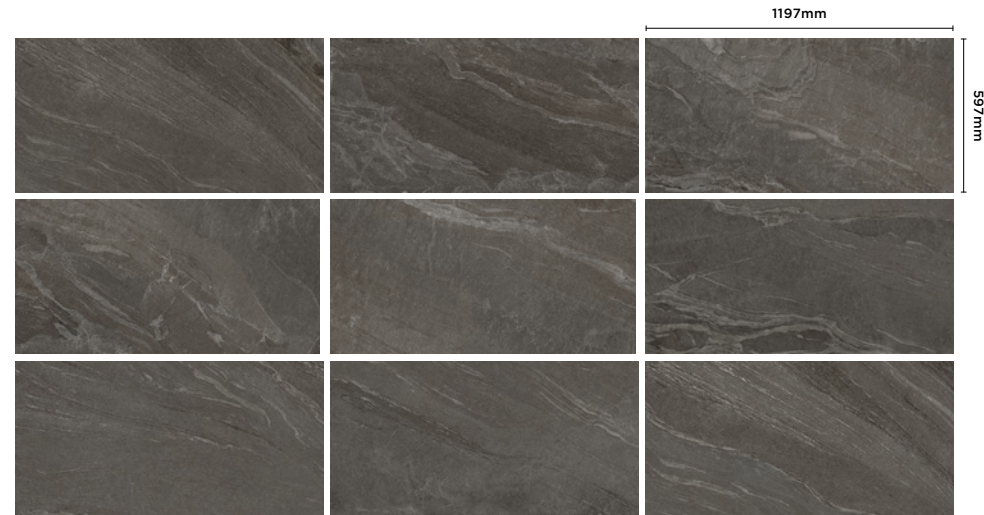

DOMUS

V3 - High Shade Variation

DFWS 01 Natural

DFWS Colours (Stone Effect)

DFWS 03 Natural

DFWS 02 Natural

DFWS 04 Natural

V3 - High Shade Variation