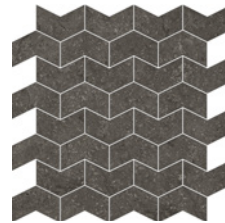

(R) Rectified size - square edge with bevel. Mosaics, décors and special pieces shown on next page. Swatch colours may vary from original. Samples should be requested.

## Sketch Mosaic

DMAG 266

DMAG 267

DMAG 268

DMAG 269

## Blocks Mosaic

DMAG 266

DMAG 267

DMAG 268

DMAG 269

	Size (mm)	Thickness	Finish	Colour Availability
1	Sketch Mosaic on 320 x 300 sheet	6	Matt	All colours
2	Blocks Mosaic on 370 x 335 sheet	6	Matt	All colours
3	Cubes Décor 1197 x 597 (R)	6	Matt	All colours
	Plinth Skirting 597 x 46	6	Matt	All colours

(R) Rectified size – square edge with bevel. Swatch colours may vary from original. Samples should be requested.