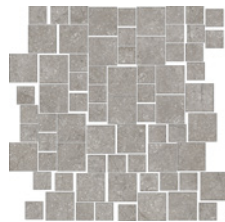

## Sketch Mosaic

DMAG 266

DMAG 267

DMAG 268

DMAG 269

## Blocks Mosaic

DMAG 266

DMAG 267

DMAG 268

DMAG 269

	Size (mm)	Thickness	Finish	Colour Availability
1	Sketch Mosaic on 320 x 300 sheet	6	Matt	All colours
2	Blocks Mosaic on 370 x 335 sheet	6	Matt	All colours
3	Cubes Décor 1197 x 597 (R)	6	Matt	All colours
	Plinth Skirting 597 x 46	6	Matt	All colours