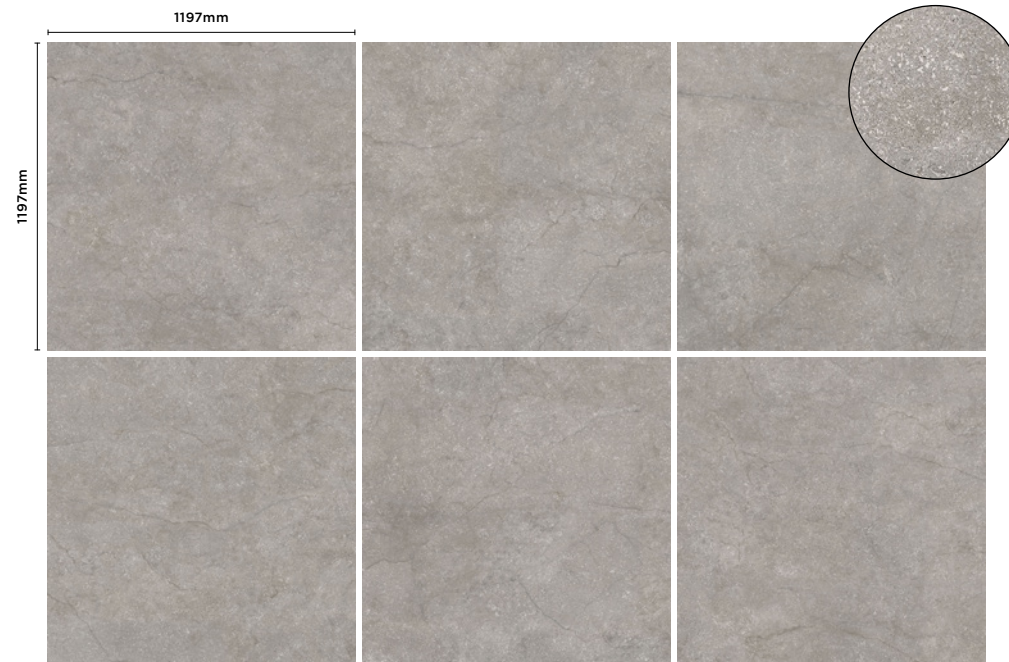

V3 - High Shade Variation

DMAG 268