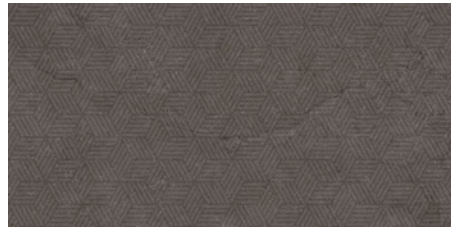

DMAG 269 Cubes Décor