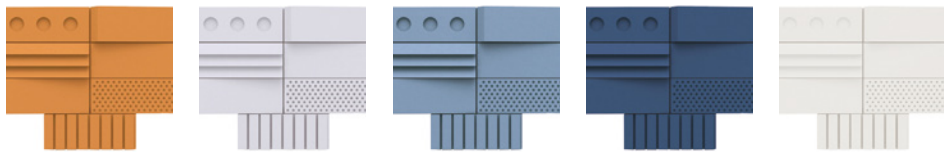

Kaza Form

Concrete Design

30 Colours / 3 Finishes / 1 Size / 7 Patterns

A reflection of harmony and geometry found in nature in both its simplicity and intricacy. Vibrant surface that fascinate the eyes by creating a layered pattern to cast dynamic shadows.

Design Erica Wakerly

Sizes

DKCN 01 DKCN 02 DKCN 03 DKCN 04 DKCN 05

DKCN 06 DKCN 14 DKCN 17 DKCN 22 DKCN 26

DKCN 27 DKCN 28 DKCN 29 DKCN 30 DKCN 31

DKCN 32 DKCN 33 DKCN 34 DKCN 35 DKCN 36

DKCN 37 DKCN 38 DKCN 39 DKCN 40 DKCN 51

DKCN 52 DKCN 53 DKCN 54 DKCN 55 DKCN 56

	Size (mm)	Thickness	Finish	Colour Availability
1	260 x 100	11 on side 41 at highest point	Matt/ Gloss Metallic	1-40 51-56

Cannot be ordered separately. Swatch colours may vary from original. Samples should be requested.