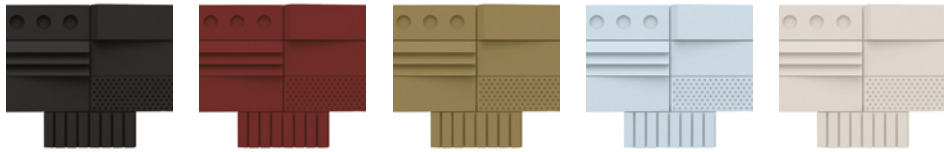

Kaza Form

Concrete Design

30 Colours / 3 Finishes / 1 Size / 7 Patterns

A reflection of harmony and geometry found in nature in both its simplicity and intricacy. Vibrant surface that fascinate the eyes by creating a layered pattern to cast dynamic shadows.

Design Erica Wakerly

Sizes

DKCN 01 DKCN 02 DKCN 03 DKCN 04 DKCN 05

DKCN 06 DKCN 14 DKCN 17 DKCN 22 DKCN 26

DKCN 27 DKCN 28 DKCN 29 DKCN 30 DKCN 31

DKCN 32 DKCN 33 DKCN 34 DKCN 35 DKCN 36

DKCN 37 DKCN 38 DKCN 39 DKCN 40 DKCN 51

DKCN 52 DKCN 53 DKCN 54 DKCN 55 DKCN 56

	Size (mm)	Thickness	Finish	Colour Availability
1	260 x 100	11 on side 41 at highest point	Matt/ Gloss Metallic	1-40 51-56

Cannot be ordered separately. Swatch colours may vary from original. Samples should be requested.