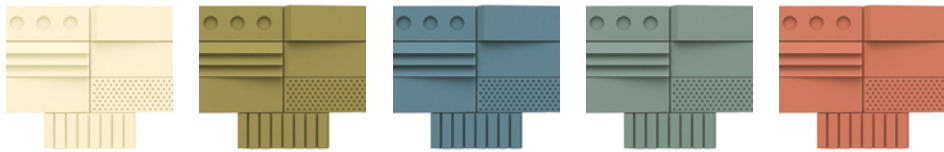

Kaza Form

Concrete Design

30 Colours / 3 Finishes / 1 Size / 7 Patterns

A reflection of harmony and geometry found in nature in both its simplicity and intricacy. Vibrant surface that fascinate the eyes by creating a layered pattern to cast dynamic shadows.

Design Erica Wakerly

Sizes

DKCN 01 DKCN 02 DKCN 03 DKCN 04 DKCN 05

DKCN 06 DKCN 14 DKCN 17 DKCN 22 DKCN 26

DKCN 27 DKCN 28 DKCN 29 DKCN 30 DKCN 31

DKCN 32 DKCN 33 DKCN 34 DKCN 35 DKCN 36

DKCN 37 DKCN 38 DKCN 39 DKCN 40 DKCN 51

DKCN 52 DKCN 53 DKCN 54 DKCN 55 DKCN 56

	Size (mm)	Thickness	Finish	Colour Availability
1	260 x 100	11 on side 41 at highest point	Matt/ Gloss Metallic	1-40 51-56

Cannot be ordered separately. Swatch colours may vary from original. Samples should be requested.