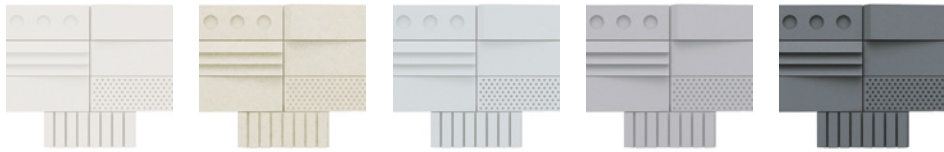

Kaza Form

Concrete Design

30 Colours / 3 Finishes / 1 Size / 7 Patterns

A reflection of harmony and geometry found in nature in both its simplicity and intricacy. Vibrant surface that fascinate the eyes by creating a layered pattern to cast dynamic shadows.

Design Erica Wakerly

Sizes

DKCN 01 DKCN 02 DKCN 03 DKCN 04 DKCN 05

DKCN 06 DKCN 14 DKCN 17 DKCN 22 DKCN 26

DKCN 27 DKCN 28 DKCN 29 DKCN 30 DKCN 31

DKCN 32 DKCN 33 DKCN 34 DKCN 35 DKCN 36

DKCN 37 DKCN 38 DKCN 39 DKCN 40 DKCN 51

DKCN 52 DKCN 53 DKCN 54 DKCN 55 DKCN 56

	Size (mm)	Thickness	Finish	Colour Availability
1	260 x 100	11 on side 41 at highest point	Matt/ Gloss Metallic	1-40 51-56

Cannot be ordered separately. Swatch colours may vary from original. Samples should be requested.