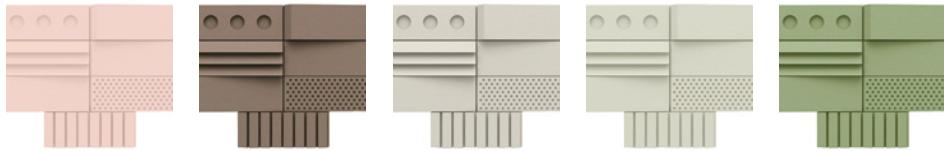

Kaza Form

Concrete Design

30 Colours / 3 Finishes / 1 Size / 7 Patterns

A reflection of harmony and geometry found in nature in both its simplicity and intricacy. Vibrant surface that fascinate the eyes by creating a layered pattern to cast dynamic shadows.

Design Erica Wakerly

Sizes

DKCN 01 DKCN 02 DKCN 03 DKCN 04 DKCN 05

DKCN 06 DKCN 14 DKCN 17 DKCN 22 DKCN 26

DKCN 27 DKCN 28 DKCN 29 DKCN 30 DKCN 31

DKCN 32 DKCN 33 DKCN 34 DKCN 35 DKCN 36

DKCN 37 DKCN 38 DKCN 39 DKCN 40 DKCN 51

DKCN 52 DKCN 53 DKCN 54 DKCN 55 DKCN 56

	Size (mm)	Thickness	Finish	Colour Availability
1	260 x 100	11 on side 41 at highest point	Matt/ Gloss Metallic	1-40 51-56

Cannot be ordered separately. Swatch colours may vary from original. Samples should be requested.