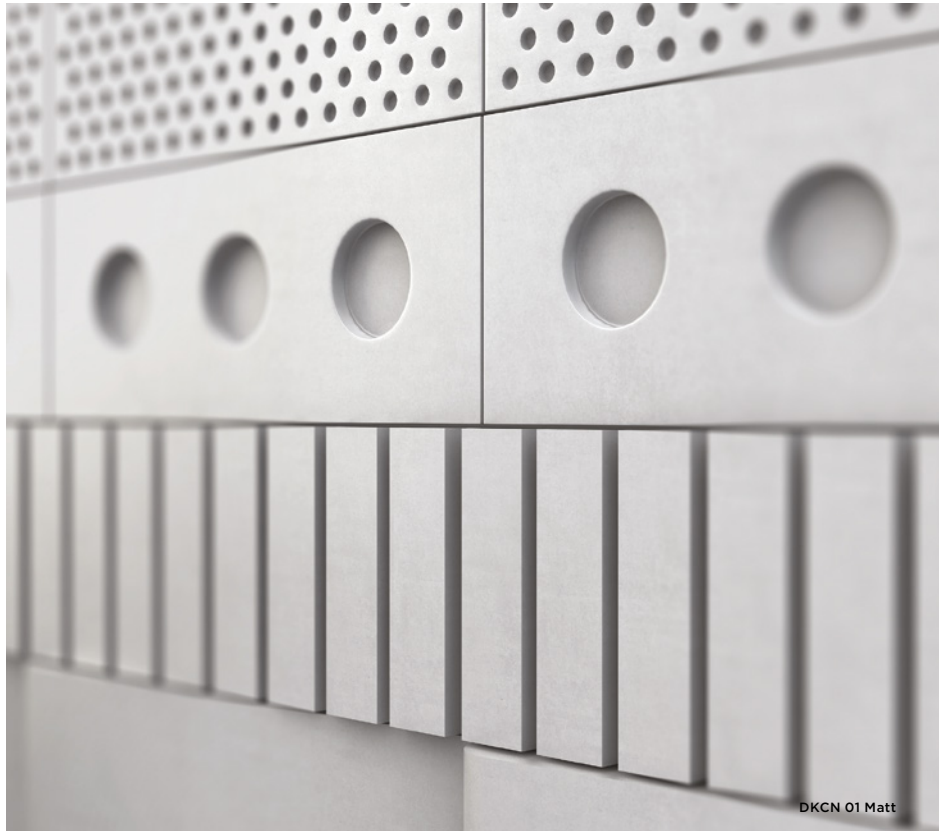

Kaza Form

Concrete Design

30 Colours / 3 Finishes / 1 Size / 7 Patterns

A reflection of harmony and geometry found in nature in both its simplicity and intricacy. Vibrant surface that fascinate the eyes by creating a layered pattern to cast dynamic shadows.

Design Erica Wakerly

Sizes

DKCN 01 DKCN 02 DKCN 03 DKCN 04 DKCN 05

DKCN 06 DKCN 14 DKCN 17 DKCN 22 DKCN 26

DKCN 27 DKCN 28 DKCN 29 DKCN 30 DKCN 31

DKCN 32 DKCN 33 DKCN 34 DKCN 35 DKCN 36

DKCN 37 DKCN 38 DKCN 39 DKCN 40 DKCN 51

DKCN 52 DKCN 53 DKCN 54 DKCN 55 DKCN 56

	Size (mm)	Thickness	Finish	Colour Availability
1	260 x 100	11 on side 41 at highest point	Matt/ Gloss Metallic	1-40 51-56

Cannot be ordered separately. Swatch colours may vary from original. Samples should be requested.