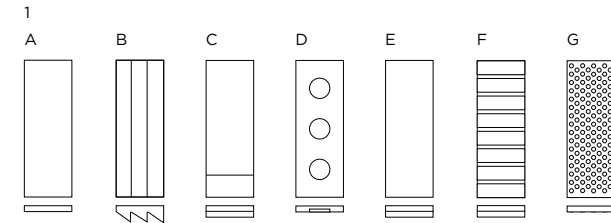

Kaza Form

Concrete Design

30 Colours / 3 Finishes / 1 Size / 7 Patterns

A reflection of harmony and geometry found in nature in both its simplicity and intricacy. Vibrant surface that fascinate the eyes by creating a layered pattern to cast dynamic shadows.

Design Erica Wakerly

Sizes

DKCN 01 DKCN 02 DKCN 03 DKCN 04 DKCN 05

DKCN 06 DKCN 14 DKCN 17 DKCN 22 DKCN 26

DKCN 27 DKCN 28 DKCN 29 DKCN 30 DKCN 31

DKCN 32 DKCN 33 DKCN 34 DKCN 35 DKCN 36

DKCN 37 DKCN 38 DKCN 39 DKCN 40 DKCN 51

DKCN 52 DKCN 53 DKCN 54 DKCN 55 DKCN 56

	Size (mm)	Thickness	Finish	Colour Availability
1	260 x 100	11 on side 41 at highest point	Matt/ Gloss Metallic	1-40 51-56

Cannot be ordered separately. Swatch colours may vary from original. Samples should be requested.