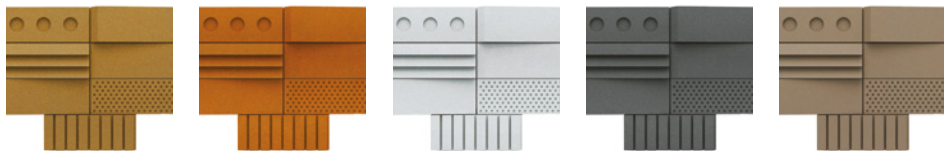

Kaza Form

Concrete Design

30 Colours / 3 Finishes / 1 Size / 7 Patterns

A reflection of harmony and geometry found in nature in both its simplicity and intricacy. Vibrant surface that fascinate the eyes by creating a layered pattern to cast dynamic shadows.

Design Erica Wakerly

Sizes

DKCN 01 DKCN 02 DKCN 03 DKCN 04 DKCN 05

DKCN 06 DKCN 14 DKCN 17 DKCN 22 DKCN 26

DKCN 27 DKCN 28 DKCN 29 DKCN 30 DKCN 31

DKCN 32 DKCN 33 DKCN 34 DKCN 35 DKCN 36

DKCN 37 DKCN 38 DKCN 39 DKCN 40 DKCN 51

DKCN 52 DKCN 53 DKCN 54 DKCN 55 DKCN 56

	Size (mm)	Thickness	Finish	Colour Availability
1	260 x 100	11 on side 41 at highest point	Matt/ Gloss Metallic	1-40 51-56

Cannot be ordered separately. Swatch colours may vary from original. Samples should be requested.