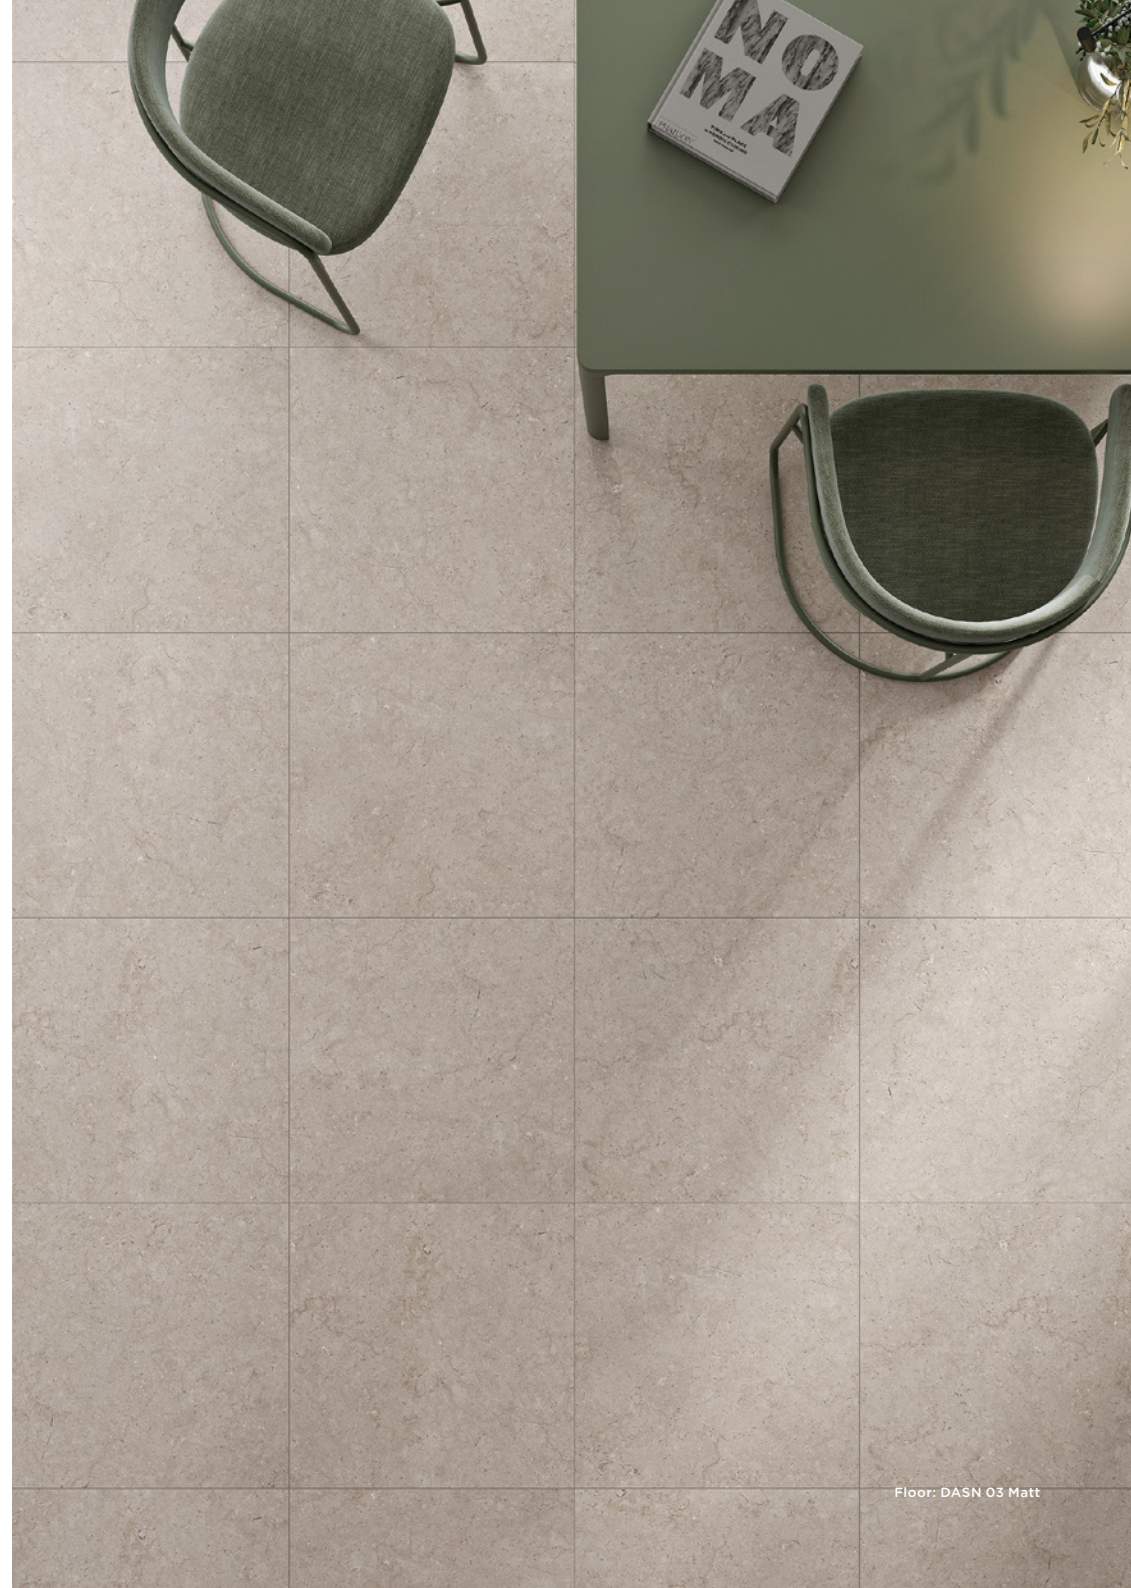

Sande

Porcelain Stone

Floor: DASN 04 Matt

4 Colours / 1 Finish / 1 Size

Sande is a porcelain tile range inspired by stones from Central Europe. Its homogeneous characteristics and silky matt finish make it ideal for creating sober, minimalist settings. Refer to Sande Wall for ceramic tiles suitable for use on interior walls.

Floor: DASN 03 Matt

Sizes

DASN 01

DASN 02

DASN 04

DASN 03

	Size (mm)	Thickness	Finish	Colour Availability
1	600 x 600 (R)	9	Matt	All colours
	Skirting 600 x 90	9	Matt	All colours
	Bullnose Step Tread 600 x 300	9	Matt	All colours
	Step Tread 600 x 300	9	Matt	All colours

(R) Rectified size – square edge with bevel. Swatch colours may vary from original. Samples should be requested.