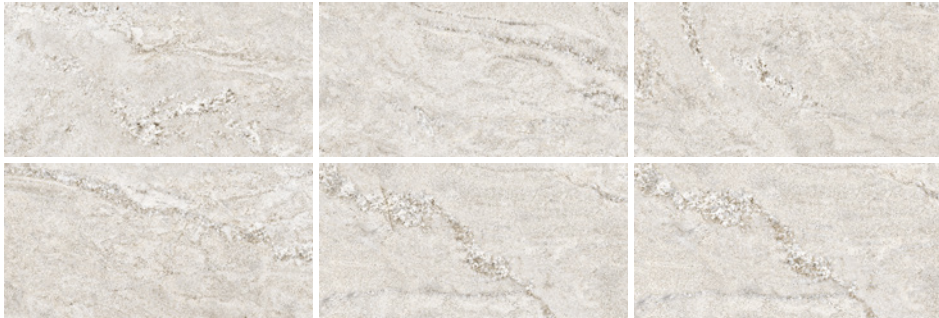

V3 - High Shade Variation

DFPL 01 Grip