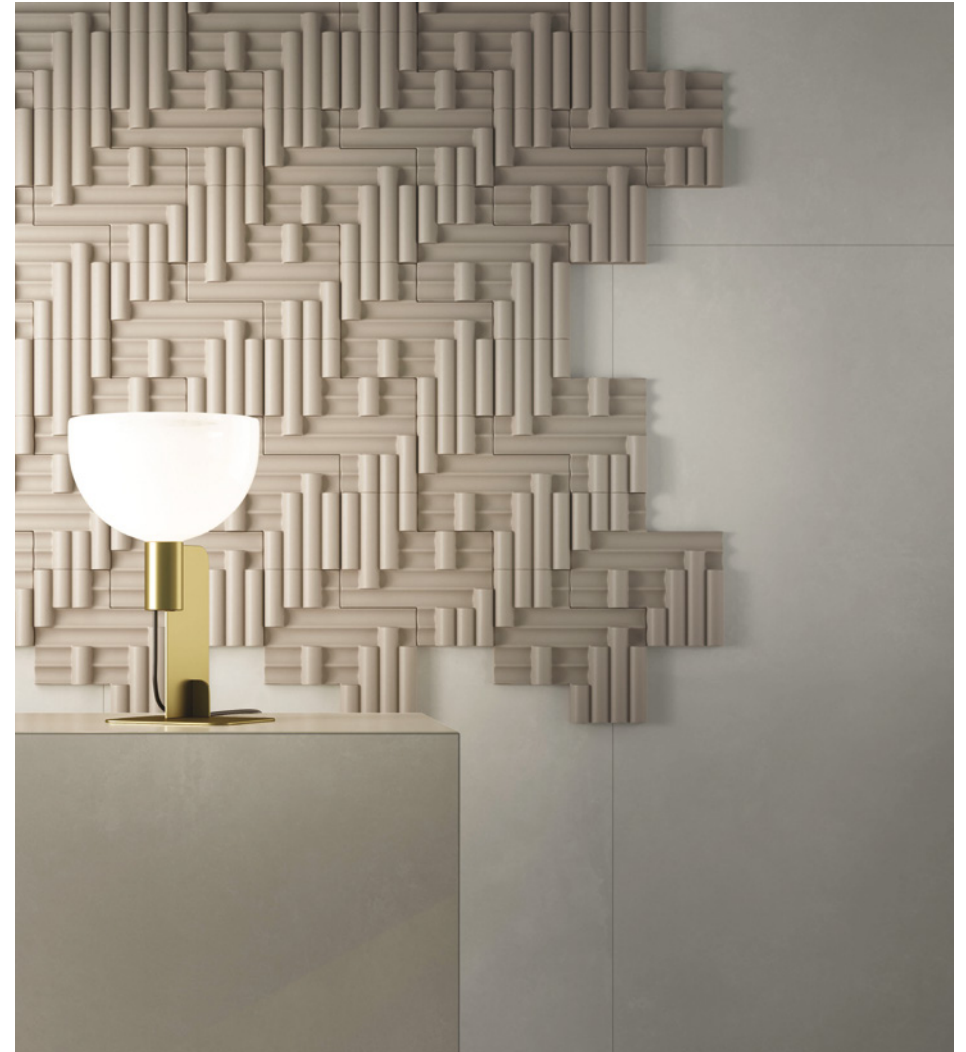

Rilievi

Lightweight Slabs / Porcelain Design

Wall: DCDRI 01 Matt
Wall Feature: DCDRC 06 Pattern 3 Décor

6 Colours / 1 Finish / 3 Sizes / 3 Décors

Rilievi is the combination of two basic elements: a large slab and a three-dimensional Pattern Décor placed on top of it. These two elements can be combined in different ways depending on their numerical multiplication, the layout of the slabs and the shapes built up by placing the relief tiles one after the other.

Design Zaven

Wall: DCDRI 06 Matt
Wall Feature: DCDRC 01 Pattern 3 Décor Matt
Floor: DCDRI 02 Matt

Wall: DCDRI 02 Matt
Wall Feature: DCDRC 02 Pattern 1 Décor

Wall: DCDRI 02 Matt
Wall Feature: DCDRC 06 Pattern 1 Décor Matt

(R) Rectified size - square edge with bevel. Décors shown on next page. Swatch colours may vary from original. Samples should be requested.

Pattern 1 Décor

DCDRC 01

DCDRC 02

DCDRC 03

DCDRC 04

DCDRC 05

DCDRC 06