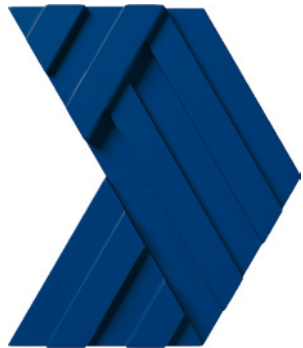

Pattern 2 Décor

DCDRC 02