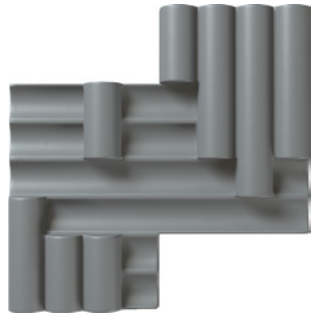

Rilievi

Lightweight Slabs / Porcelain Design

Wall: DCDRI 01 Matt
Wall Feature: DCDRC 06 Pattern 3 Décor

6 Colours / 1 Finish / 3 Sizes / 3 Décors

Rilievi is the combination of two basic elements: a large slab and a three-dimensional Pattern Décor placed on top of it. These two elements can be combined in different ways depending on their numerical multiplication, the layout of the slabs and the shapes built up by placing the relief tiles one after the other.

DCDRI 01

DCDRI 02

DCDRI 03

DCDRI 04

DCDRI 05

DCDRI 06

Sizes

	Size (mm)	Thickness	Finish	Colour Availability
1	2397 x 1197 (R)	6	Matt	All DCDRI colours
2	1197 x 1197 (R)	6	Matt	All DCDRI colours
3	1197 x 597 (R)	6	Matt	All DCDRI colours
	Plinth Skirting 597 x 46 (R)	6	Matt	DCDRI 01 & 02

(R) Rectified size - square edge with bevel. Décors shown on next page. Swatch colours may vary from original. Samples should be requested.

Pattern 1 Décor

DCDRC 01

DCDRC 02

DCDRC 03

DCDRC 04

DCDRC 05

DCDRC 06