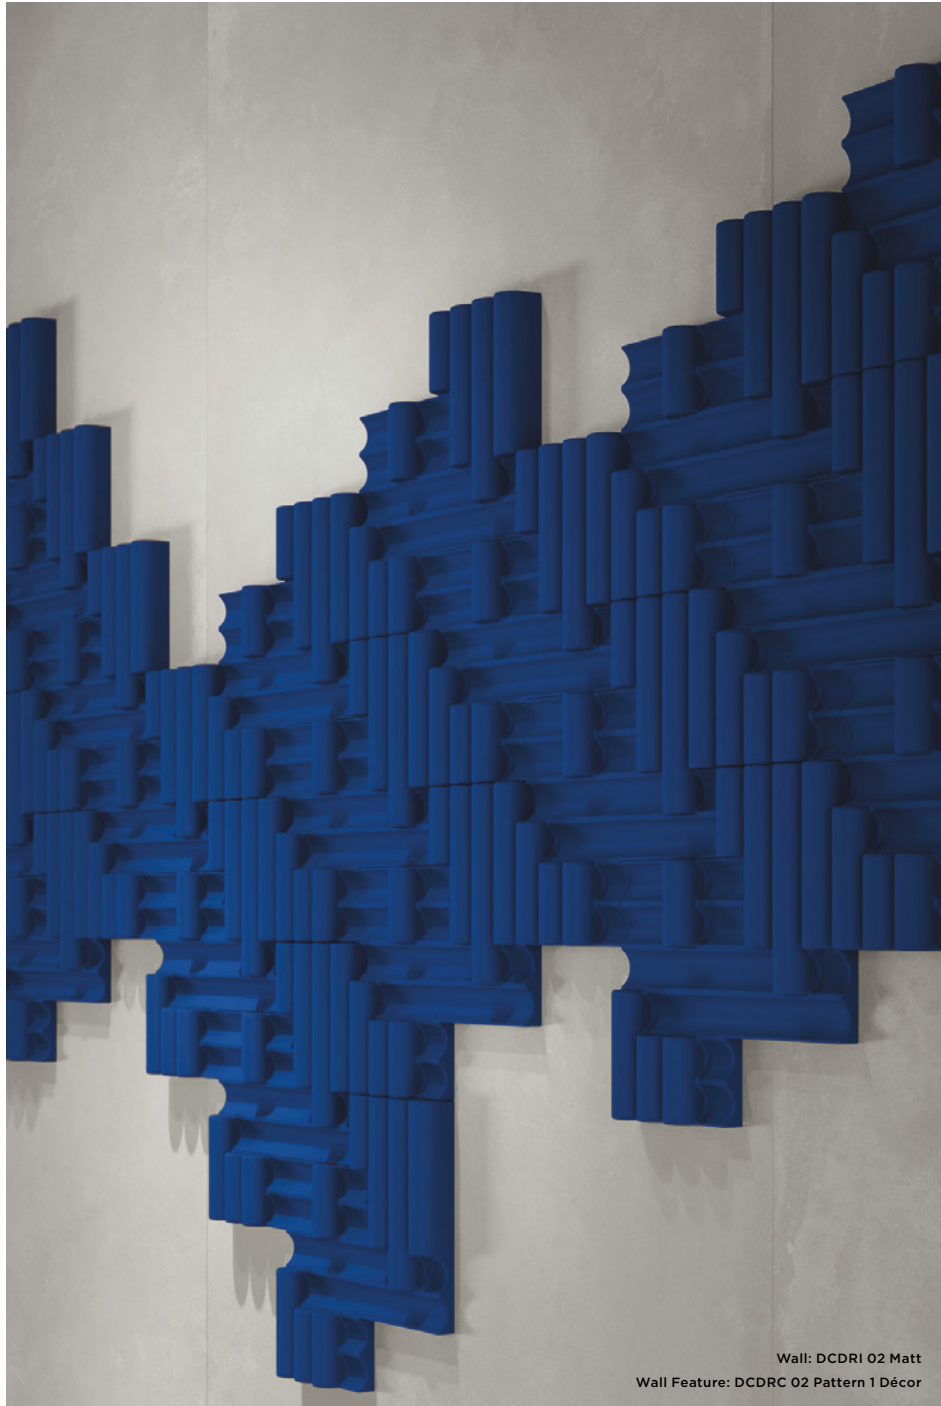

Rilievi

Lightweight Slabs / Porcelain Design

Wall: DCDRI 01 Matt
Wall Feature: DCDRC 06 Pattern 3 Décor

6 Colours / 1 Finish / 3 Sizes / 3 Décors

Rilievi is the combination of two basic elements: a large slab and a three-dimensional Pattern Décor placed on top of it. These two elements can be combined in different ways depending on their numerical multiplication, the layout of the slabs and the shapes built up by placing the relief tiles one after the other.

Design Zaven

Wall: DCDRI 06 Matt
Wall Feature: DCDRC 01 Pattern 3 Décor Matt
Floor: DCDRI 02 Matt

Wall: DCDRI 02 Matt
Wall Feature: DCDRC 02 Pattern 1 Décor

Wall: DCDRI 02 Matt
Wall Feature: DCDRC 06 Pattern 1 Décor Matt

(R) Rectified size - square edge with bevel. Décors shown on next page. Swatch colours may vary from original. Samples should be requested.

Pattern 1 Décor

DCDRC 01

DCDRC 02

DCDRC 03

DCDRC 04

DCDRC 05

DCDRC 06