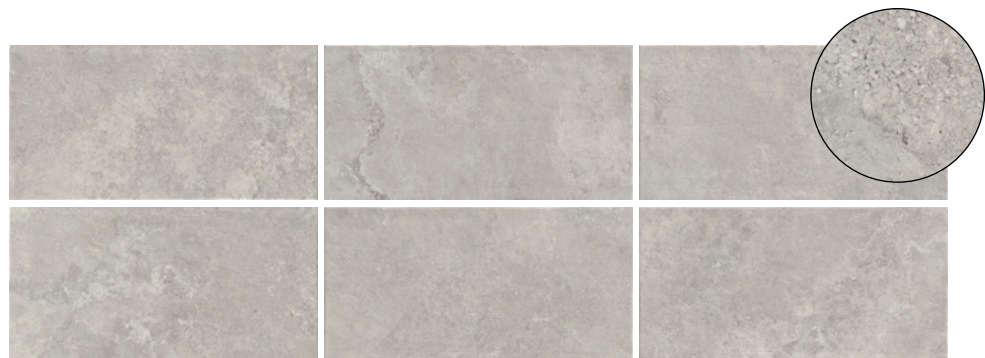

(R) Rectified size - squared edge with bevel. Swatch colours may vary from original. Samples should be requested. Each box will contain 33.3% of each size.

V3 - High Shade Variation

DKAF 01 Falda Comfort PTV