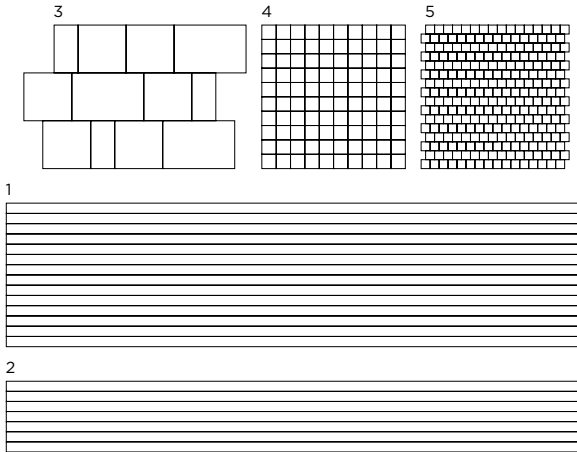

DKAV 01 Vena

DKAV 02 Vena

DKAV 03 Vena

DKAV 04 Vena

Mosaics

	Size (mm)	Thickness	Finish	Colour Availability
1	3D Mini Baguette Mosaic 1197 x 20 (R) on 1197 x 297 sheet	9	Natural	All DKAV colours
2	Listellato Mosaic 1197 x 20 (R) on 1197 x 147 sheet	9	Natural	All DKAV colours
3	Mix Mosaic on 397 x 297 sheet	9	Natural	All DKAL colours
4	Tessere Mosaic 27 x 27 on 297 x 297 sheet	9	Natural	All DKAV colours
5	Mattoncino Mosaic 16 x 16 on 297 x 297 sheet	9	Natural	All DKAV colours

(R) Rectified size – squared edge with bevel. Special pieces shown on next page. Swatch colours may vary from original. Samples should be requested.

DOMUS

Heritage Falda

Colours with the code **DKAH XX Heritage Falda** contain a unique edge-finishing process that creates a random, uneven break along the sides of the tile.