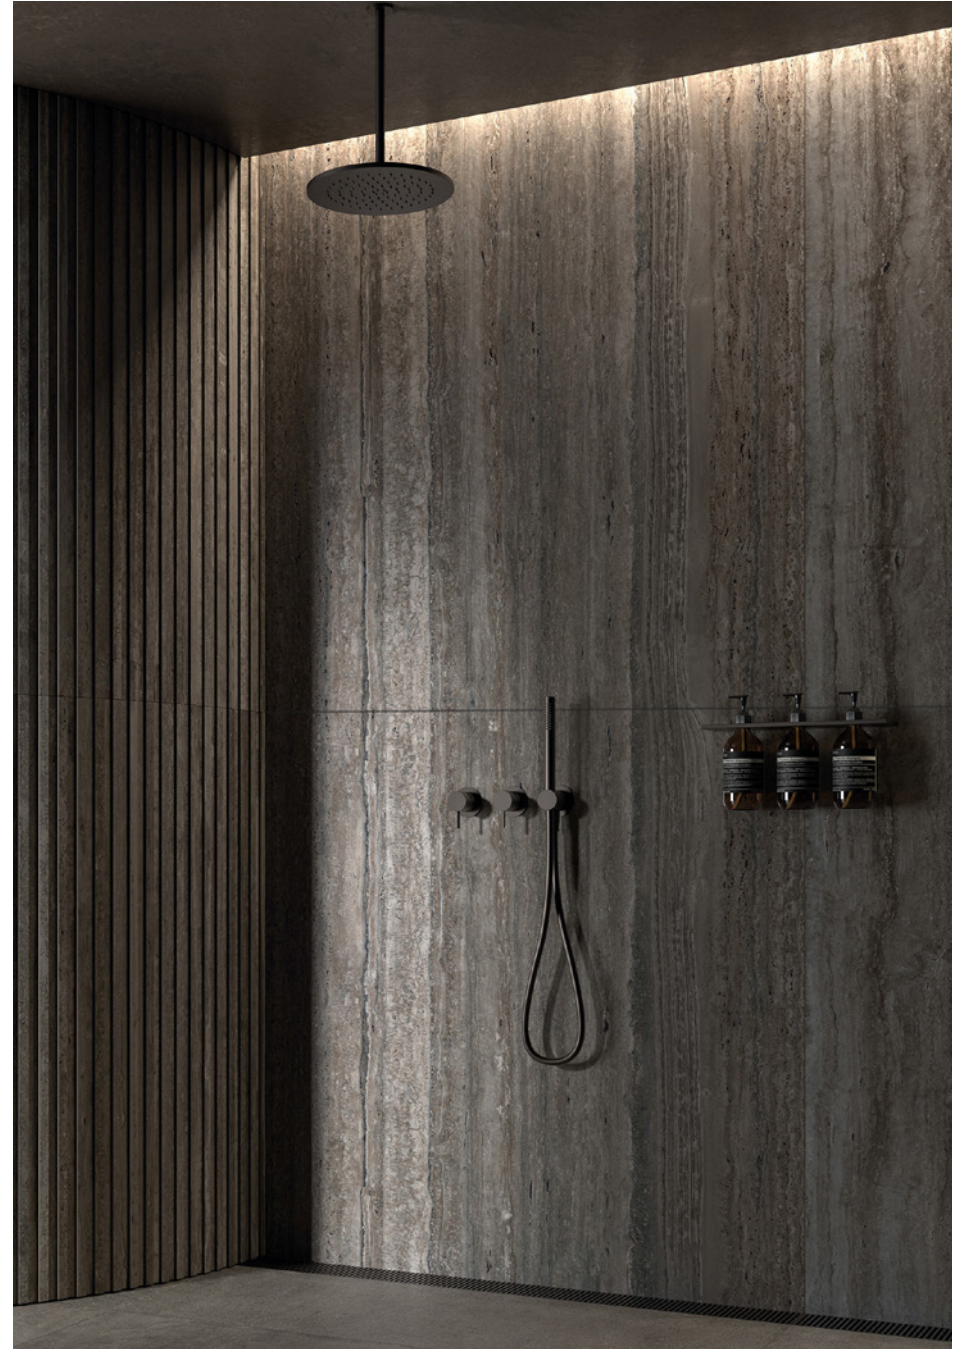

Nativa

Porcelain Stone

4 Colours / 3 Finishes / 5 Sizes & 1 Mix of 4 Sizes / 5 Mosaics

Nativa is a stone-effect porcelain tile range that encapsulates all the qualities and aesthetic potentials of travertine. It is characterised by the precise matching of patterning and structure that reveals a visual and tactile depth, making it an elegant, tasteful addition to every contemporary design scheme.

Floor: DKAF 03 Falda Natural

Wall: DKAL 01 Lapis Natural
Floor: DKAV 01 Vena Natural

Wall (left): DKAV 04 Vena 3D Mini Baguette Mosaic Natural
Wall (right): DKAV 04 Vena Natural

DKAV 01 Vena

DKAF 01 Falda