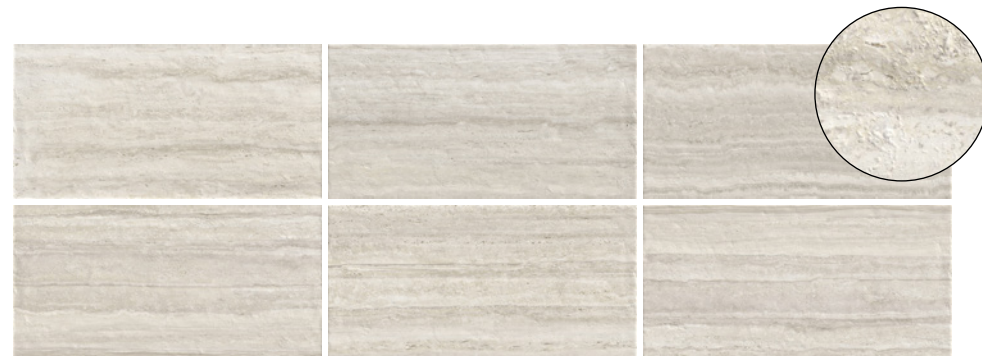

DKAV 02 Vena Natural