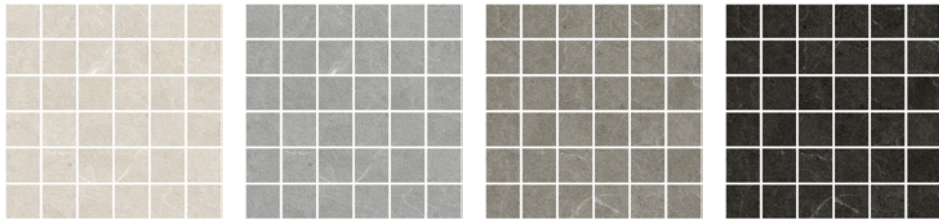

Mosaic 48 x 48mm

DLVN 01 DLVN 02 DLVN 03 DLVN 04