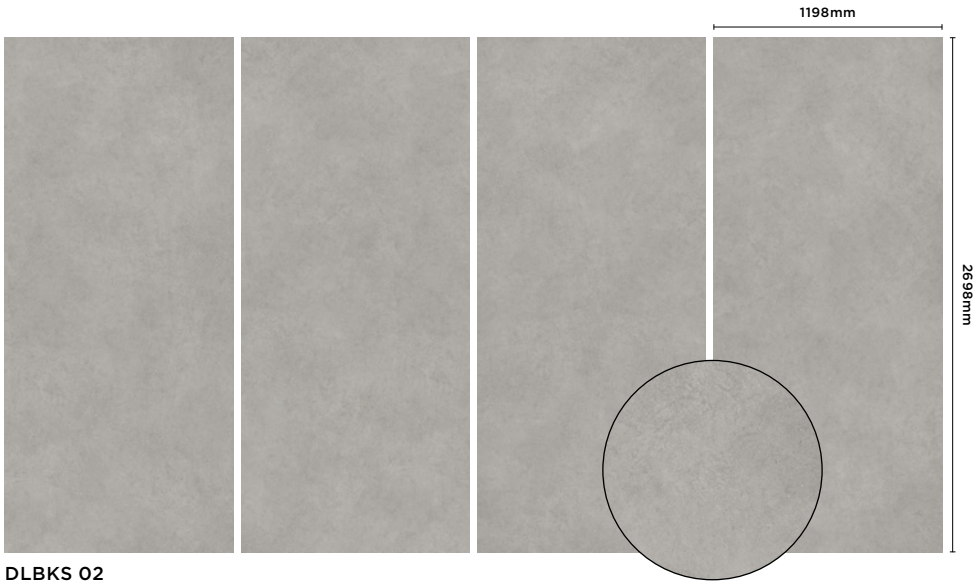

V2 - Moderate Shade Variation

DLBKS 02