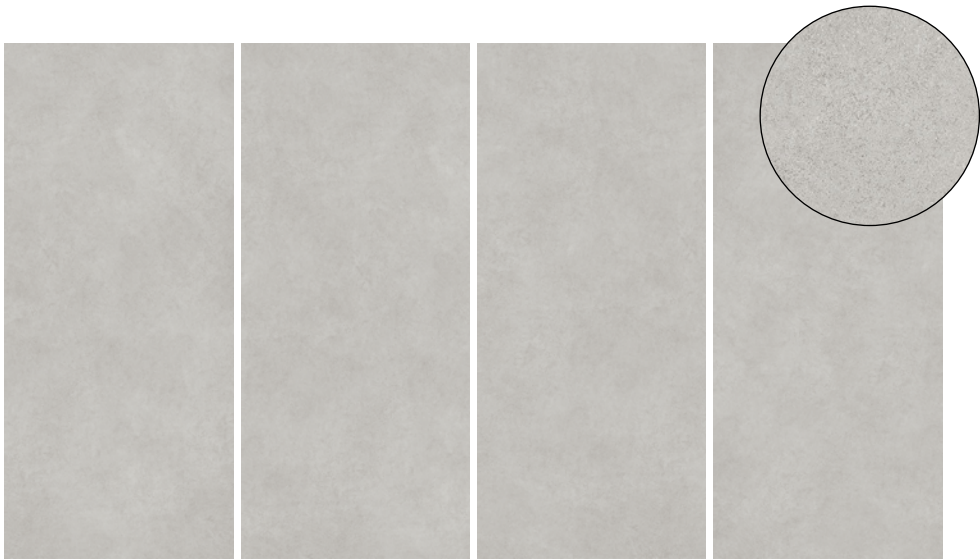

# Kovo Slim

*Lightweight Slabs / Porcelain Concrete*

Floor: DLBKS 01 Soft Textured

Floor: DLBKS 02 Soft Textured

**2 Colours / 1 Finish / 1 Size**

The essence of Kovo Slim is inspired by the most refined cement finishes. Fine graphic detailing and a cool colour palette help create a gentle, homogeneous appearance in an exceptional 2.7 x 1.2m format in 6mm thickness. Refer to Kovo for tiles and mosaic options in 9mm thickness.

# Sizes

---

DLBKS 01

DLBKS 02

	Size (mm)	Thickness	Finish	Colour Availability
1	2698 x 1198 (R)	6	Soft Textured	All colours

(R) Rectified size - squared edge with bevel.  
Swatch colours may vary from original. Samples should be requested.

# V2 - Moderate Shade Variation

DLBKS 01

DLBKS 02