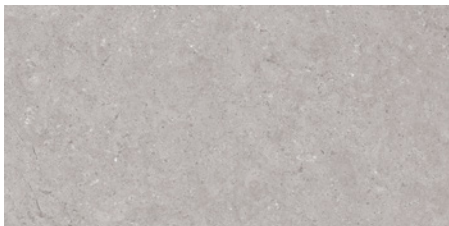

DASNW 03

DASNW 04