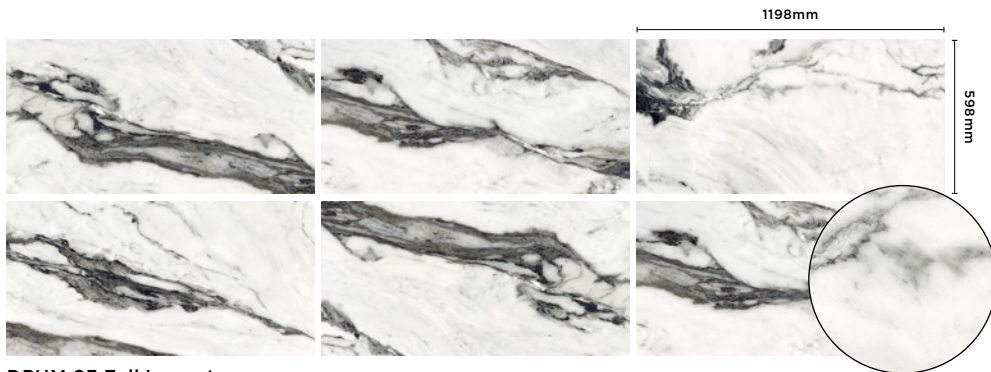

DPUM 03 Full Lappato