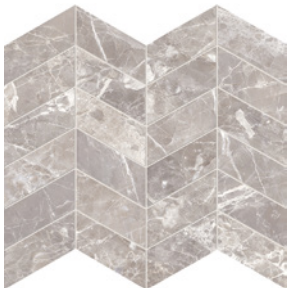

(R) Rectified size - square edge with bevel. Mosaics and special pieces shown on next page. Swatch colours may vary from original. Samples should be requested.

Mosaic 28 x 28mm

DPUM 01 Mosaic

DPUM 02 Mosaic

DPUM 03 Mosaic

DPUM 04 Mosaic

DPUM 05 Mosaic

Arrows Mosaic

DPUM 01 Arrows Mosaic

DPUM 02 Arrows Mosaic

DPUM 03 Arrows Mosaic

DPUM 04 Arrows Mosaic