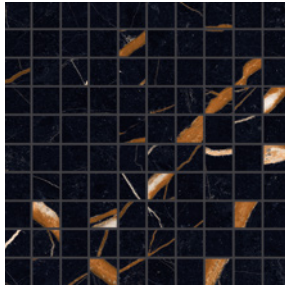

DPUM 05 Mosaic