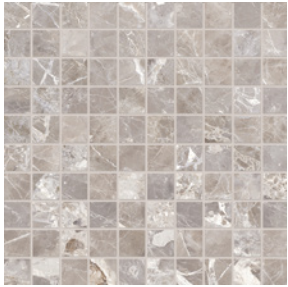

DPUM 04 Mosaic