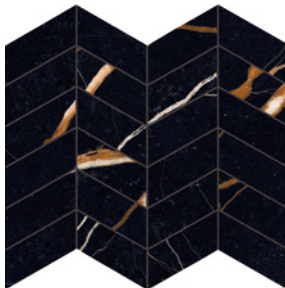

DPUM 05 Arrows Mosaic