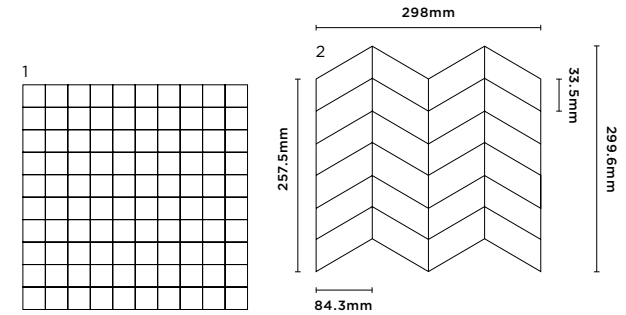

| | Size (mm) | Thickness | Finish | Colour Availability |
|---|----------------|-----------|--------------------------|----------------------------|
| 1 | 1798 x 898 (R) | 10 | Full Lappato | DPUM 01, 02 & 03 |
| 2 | 1198 x 598 (R) | 9.5 | Full Lappato Silktech | All colours All colours |
| 3 | 898 x 898 (R) | 9.5 | Full Lappato | All colours |
| 4 | 598 x 298 (R) | 9.5 | Full Lappato Silktech | All colours All colours |

(R) Rectified size - square edge with bevel. Mosaics and special pieces shown on next page. Swatch colours may vary from original. Samples should be requested.

Mosaic 28 x 28mm

DPUM 01 Mosaic

DPUM 02 Mosaic

DPUM 05 Arrows Mosaic

Mosaics & Special Pieces

| | Size (mm) | Thickness | Finish | Colour Availability |
|---|---|-----------|--------------------------|----------------------------|
| 1 | Mosaic 28 x 28 (R) on 298 x 298 sheet | 9.5 | Full Lappato Silktech | All colours All colours |
| 2 | Arrows Mosaic 84.3 x 33.5 (R) on 298 x 257.5 sheet | 9.5 | Full Lappato Silktech | All colours All colours |
| | Plinth Skirting 598 x 73 | 9.5 | Full Lappato Silktech | All colours All colours |
| | Plinth Skirting 898 x 45.4 | 9.5 | Full Lappato | All colours |
| | Bullnose Step Tread 1198 x 330 x 32 | 32 | Full Lappato Silktech | All colours All colours |
| | Angle Step Tread DX/SX 1198 x 330 x 32 | 32 | Full Lappato Silktech | All colours All colours |