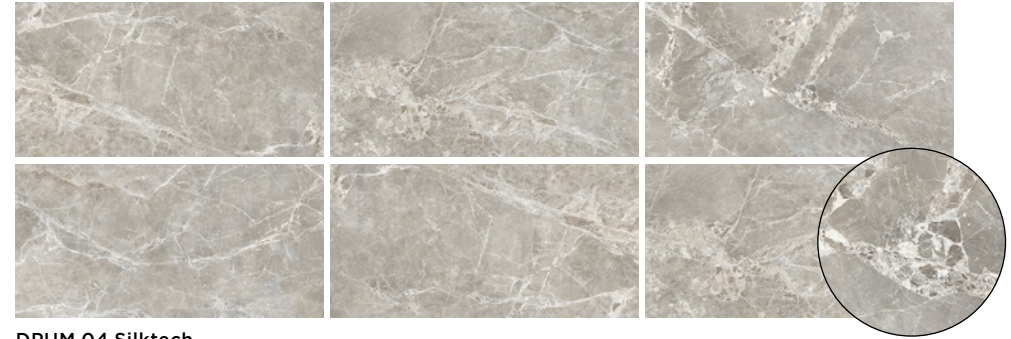

DPUM 04 Silktech