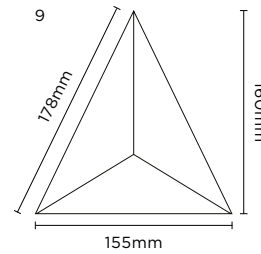

3D Décors

	Size (mm)	Thickness	Colour Availability
1	Subway Décor A 155 x 75	10	All colours
2	Subway Décor B 155 x 75	10	All colours
3	Block Décor 200 x 80	10	All colours
4	Envelope Décor 140 x 70	10	All colours
5	Bump Décor 140 x 70	10	All colours
6	Kiss Décor 140 x 70	10	All colours
7	Skater Décor 155 x 80	10	All colours
8	Constellation Décor 200 x 105	10	All colours
9	Pyramid Décor 160 x 155	10	All colours
10	Zigzag Décor A (Left) 200 x 135	10	All colours
11	Zigzag Décor B (Right) 200 x 135	10	All colours
12	Rafia Décor 110 x 110	10	All colours
13	Capoeira Décor 110 x 110	10	All colours
14	Dots Décor 110 x 110	10	All colours

Swatch colours may vary from original. Samples should be requested. Size tolerances will vary given all of the above products are handmade. Suggested grout joint widths are 2-5mm, and may vary from item to item. Finish depends on colour.