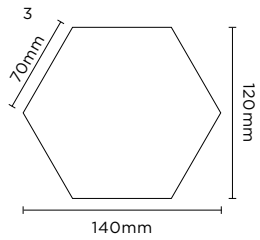

DWT MST 05

DWT MST 06

Sizes

	Size (mm)	Thickness	Colour Availability
1	300 x 70	12	All colours
2	220 x 50	12	All colours
3	200 x 40	12	All colours
4	140 x 140	10	All colours
5	140 x 70	10	All colours
6	110 x 55	10	All colours
7	100 x 100	10	All colours
8	70 x 70	10	All colours

Swatch colours may vary from original. Samples should be requested.
 Size tolerances will vary given all of the above products are handmade.
 Suggested grout joint widths are 2-5mm, and may vary from item to item.
 Finish depends on colour.

DOMUS

service@domusgroup.com | t: 020 8481 9500 | domusgroup.com

More Sizes & Shapes

	Size (mm)	Thickness	Colour Availability
1	Small Triangle 100 x 85	10	All colours
2	Small Losange 100 x 60	10	All colours
3	Hexagon 140 x 120	10	All colours
4	Small Half Hexagon 120 x 50	10	All colours
5	Medium Half Hexagon 140 x 60	10	All colours
6	Trapezium 180 x 90	10	All colours
7	Kite 100 x 85	10	All colours
8	T-Drop 140 x 90	10	All colours
9	Fish Scale 125 x 115	10	All colours
10	Dual 200 x 130	12	All colours
11	Triangle 90° 120 x 120	10	All colours