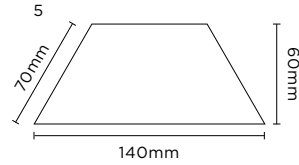

Swatch colours may vary from original. Samples should be requested.
 Size tolerances will vary given all of the above products are handmade.
 Suggested grout joint widths are 2-5mm, and may vary from item to item.
 Finish depends on colour.

DOMUS

service@domusgroup.com | t: 020 8481 9500 | domusgroup.com

More Sizes & Shapes

	Size (mm)	Thickness	Colour Availability
1	Small Triangle 100 x 85	10	All colours
2	Small Losange 100 x 60	10	All colours
3	Hexagon 140 x 120	10	All colours
4	Small Half Hexagon 120 x 50	10	All colours
5	Medium Half Hexagon 140 x 60	10	All colours
6	Trapezium 180 x 90	10	All colours
7	Kite 100 x 85	10	All colours
8	T-Drop 140 x 90	10	All colours
9	Fish Scale 125 x 115	10	All colours
10	Dual 200 x 130	12	All colours
11	Triangle 90° 120 x 120	10	All colours