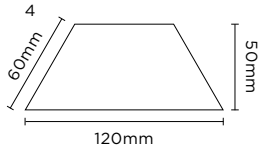

DWT MST 05

DWT MST 06

Sizes

	Size (mm)	Thickness	Colour Availability
1	300 x 70	12	All colours
2	220 x 50	12	All colours
3	200 x 40	12	All colours
4	140 x 140	10	All colours
5	140 x 70	10	All colours
6	110 x 55	10	All colours
7	100 x 100	10	All colours
8	70 x 70	10	All colours

Swatch colours may vary from original. Samples should be requested.
 Size tolerances will vary given all of the above products are handmade.
 Suggested grout joint widths are 2-5mm, and may vary from item to item.
 Finish depends on colour.

DOMUS

service@domusgroup.com | t: 020 8481 9500 | domusgroup.com

More Sizes & Shapes

	Size (mm)	Thickness	Colour Availability
1	Small Triangle 100 x 85	10	All colours
2	Small Losange 100 x 60	10	All colours
3	Hexagon 140 x 120	10	All colours
4	Small Half Hexagon 120 x 50	10	All colours
5	Medium Half Hexagon 140 x 60	10	All colours
6	Trapezium 180 x 90	10	All colours
7	Kite 100 x 85	10	All colours
8	T-Drop 140 x 90	10	All colours
9	Fish Scale 125 x 115	10	All colours
10	Dual 200 x 130	12	All colours
11	Triangle 90° 120 x 120	10	All colours