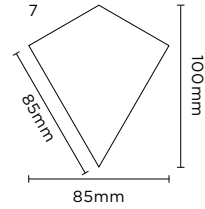

DWT MST 05

DWT MST 06

Sizes

	Size (mm)	Thickness	Colour Availability
1	300 x 70	12	All colours
2	220 x 50	12	All colours
3	200 x 40	12	All colours
4	140 x 140	10	All colours
5	140 x 70	10	All colours
6	110 x 55	10	All colours
7	100 x 100	10	All colours
8	70 x 70	10	All colours

Swatch colours may vary from original. Samples should be requested.
 Size tolerances will vary given all of the above products are handmade.
 Suggested grout joint widths are 2-5mm, and may vary from item to item.
 Finish depends on colour.

DOMUS

service@domusgroup.com | t: 020 8481 9500 | domusgroup.com

More Sizes & Shapes

	Size (mm)	Thickness	Colour Availability
1	Small Triangle 100 x 85	10	All colours
2	Small Losange 100 x 60	10	All colours
3	Hexagon 140 x 120	10	All colours
4	Small Half Hexagon 120 x 50	10	All colours
5	Medium Half Hexagon 140 x 60	10	All colours
6	Trapezium 180 x 90	10	All colours
7	Kite 100 x 85	10	All colours
8	T-Drop 140 x 90	10	All colours
9	Fish Scale 125 x 115	10	All colours
10	Dual 200 x 130	12	All colours
11	Triangle 90° 120 x 120	10	All colours