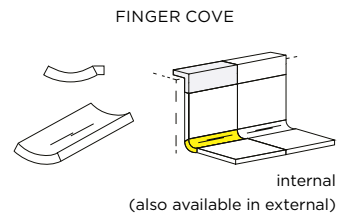

Special Pieces (Trims)

	Size (mm)	Thickness	Colour Availability
1	V-Cap		
	140 x 50	10	All colours
	110 x 50	10	All colours
	100 x 50	10	All colours
2	Corner V-Cap		
	50 x 50	10	All colours
3	L-Cap		
	140 x 140	10	All colours
	110 x 110	10	All colours
4	Finger Cove		
	140 x 50	10	All colours
	110 x 50	10	All colours
	100 x 50	10	All colours
5	Bullnose Edge		
	140 x 140	10	All colours
	110 x 110	10	All colours
	100 x 100	10	All colours
6	Radius Bullnose		
	140 x 140	10	All colours
	110 x 110	10	All colours
	100 x 100	10	All colours
7	Cane Linear		
	140 x 25	25	All colours
	110 x 25	25	All colours
	100 x 25	25	All colours
8	Cane Angle Side		
	70 x 70	25	All colours
9	Classic Linear		
	140 x 50	25	All colours
	110 x 50	25	All colours
	100 x 50	25	All colours
10	Classic Angle Side		
	70 x 70	25	All colours
11	Classic Corner		
	130 x 70	25	All colours

Size tolerances will vary given the products are handmade. Finish depends on colour.

DOMUS

service@domusgroup.com | t: 020 8481 9500 | domusgroup.com