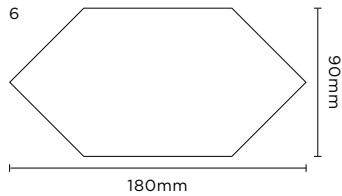

DWT MST 05

DWT MST 06

Sizes

	Size (mm)	Thickness	Colour Availability
1	300 x 70	12	All colours
2	220 x 50	12	All colours
3	200 x 40	12	All colours
4	140 x 140	10	All colours
5	140 x 70	10	All colours
6	110 x 55	10	All colours
7	100 x 100	10	All colours
8	70 x 70	10	All colours

Swatch colours may vary from original. Samples should be requested.
 Size tolerances will vary given all of the above products are handmade.
 Suggested grout joint widths are 2-5mm, and may vary from item to item.
 Finish depends on colour.

DOMUS

service@domusgroup.com | t: 020 8481 9500 | domusgroup.com

More Sizes & Shapes

	Size (mm)	Thickness	Colour Availability
1	Small Triangle 100 x 85	10	All colours
2	Small Losange 100 x 60	10	All colours
3	Hexagon 140 x 120	10	All colours
4	Small Half Hexagon 120 x 50	10	All colours
5	Medium Half Hexagon 140 x 60	10	All colours
6	Trapezium 180 x 90	10	All colours
7	Kite 100 x 85	10	All colours
8	T-Drop 140 x 90	10	All colours
9	Fish Scale 125 x 115	10	All colours
10	Dual 200 x 130	12	All colours
11	Triangle 90° 120 x 120	10	All colours