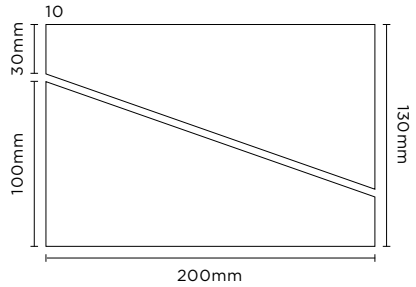

Swatch colours may vary from original. Samples should be requested.
 Size tolerances will vary given all of the above products are handmade.
 Suggested grout joint widths are 2-5mm, and may vary from item to item.
 Finish depends on colour.

DOMUS

service@domusgroup.com | t: 020 8481 9500 | domusgroup.com

More Sizes & Shapes

	Size (mm)	Thickness	Colour Availability
1	Small Triangle 100 x 85	10	All colours
2	Small Losange 100 x 60	10	All colours
3	Hexagon 140 x 120	10	All colours
4	Small Half Hexagon 120 x 50	10	All colours
5	Medium Half Hexagon 140 x 60	10	All colours
6	Trapezium 180 x 90	10	All colours
7	Kite 100 x 85	10	All colours
8	T-Drop 140 x 90	10	All colours
9	Fish Scale 125 x 115	10	All colours
10	Dual 200 x 130	12	All colours
11	Triangle 90° 120 x 120	10	All colours