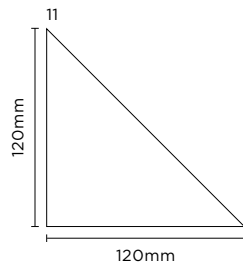

DWT MST 05

DWT MST 06

Sizes

	Size (mm)	Thickness	Colour Availability
1	300 x 70	12	All colours
2	220 x 50	12	All colours
3	200 x 40	12	All colours
4	140 x 140	10	All colours
5	140 x 70	10	All colours
6	110 x 55	10	All colours
7	100 x 100	10	All colours
8	70 x 70	10	All colours

Swatch colours may vary from original. Samples should be requested.
 Size tolerances will vary given all of the above products are handmade.
 Suggested grout joint widths are 2-5mm, and may vary from item to item.
 Finish depends on colour.

DOMUS

service@domusgroup.com | t: 020 8481 9500 | domusgroup.com

More Sizes & Shapes

	Size (mm)	Thickness	Colour Availability
1	Small Triangle 100 x 85	10	All colours
2	Small Losange 100 x 60	10	All colours
3	Hexagon 140 x 120	10	All colours
4	Small Half Hexagon 120 x 50	10	All colours
5	Medium Half Hexagon 140 x 60	10	All colours
6	Trapezium 180 x 90	10	All colours
7	Kite 100 x 85	10	All colours
8	T-Drop 140 x 90	10	All colours
9	Fish Scale 125 x 115	10	All colours
10	Dual 200 x 130	12	All colours
11	Triangle 90° 120 x 120	10	All colours