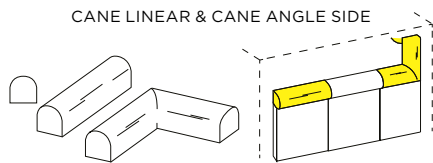

Special Pieces (Trims)

	Size (mm)	Thickness	Colour Availability
1	V-Cap		
	140 x 50	10	All colours
	110 x 50	10	All colours
	100 x 50	10	All colours
2	Corner V-Cap		
	50 x 50	10	All colours
3	L-Cap		
	140 x 140	10	All colours
	110 x 110	10	All colours
4	Finger Cove		
	140 x 50	10	All colours
	110 x 50	10	All colours
	100 x 50	10	All colours
5	Bullnose Edge		
	140 x 140	10	All colours
	110 x 110	10	All colours
	100 x 100	10	All colours
6	Radius Bullnose		
	140 x 140	10	All colours
	110 x 110	10	All colours
	100 x 100	10	All colours
7	Cane Linear		
	140 x 25	25	All colours
	110 x 25	25	All colours
	100 x 25	25	All colours
8	Cane Angle Side		
	70 x 70	25	All colours
9	Classic Linear		
	140 x 50	25	All colours
	110 x 50	25	All colours
	100 x 50	25	All colours
10	Classic Angle Side		
	70 x 70	25	All colours
11	Classic Corner		
	130 x 70	25	All colours

Size tolerances will vary given the products are handmade. Finish depends on colour.

DOMUS

service@domusgroup.com | t: 020 8481 9500 | domusgroup.com