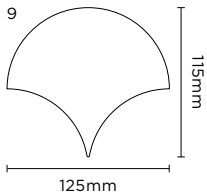

DWT MST 05

DWT MST 06

Sizes

	Size (mm)	Thickness	Colour Availability
1	300 x 70	12	All colours
2	220 x 50	12	All colours
3	200 x 40	12	All colours
4	140 x 140	10	All colours
5	140 x 70	10	All colours
6	110 x 55	10	All colours
7	100 x 100	10	All colours
8	70 x 70	10	All colours

Swatch colours may vary from original. Samples should be requested.
 Size tolerances will vary given all of the above products are handmade.
 Suggested grout joint widths are 2-5mm, and may vary from item to item.
 Finish depends on colour.

DOMUS

service@domusgroup.com | t: 020 8481 9500 | domusgroup.com

More Sizes & Shapes

	Size (mm)	Thickness	Colour Availability
1	Small Triangle 100 x 85	10	All colours
2	Small Losange 100 x 60	10	All colours
3	Hexagon 140 x 120	10	All colours
4	Small Half Hexagon 120 x 50	10	All colours
5	Medium Half Hexagon 140 x 60	10	All colours
6	Trapezium 180 x 90	10	All colours
7	Kite 100 x 85	10	All colours
8	T-Drop 140 x 90	10	All colours
9	Fish Scale 125 x 115	10	All colours
10	Dual 200 x 130	12	All colours
11	Triangle 90° 120 x 120	10	All colours