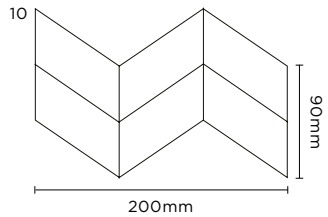

3D Décors

	Size (mm)	Thickness	Colour Availability
1	Subway Décor A 155 x 75	10	All colours
2	Subway Décor B 155 x 75	10	All colours
3	Block Décor 200 x 80	10	All colours
4	Envelope Décor 140 x 70	10	All colours
5	Bump Décor 140 x 70	10	All colours
6	Kiss Décor 140 x 70	10	All colours
7	Skater Décor 155 x 80	10	All colours
8	Constellation Décor 200 x 105	10	All colours
9	Pyramid Décor 160 x 155	10	All colours
10	Zigzag Décor A (Left) 200 x 135	10	All colours
11	Zigzag Décor B (Right) 200 x 135	10	All colours
12	Rafia Décor 110 x 110	10	All colours
13	Capoeira Décor 110 x 110	10	All colours
14	Dots Décor 110 x 110	10	All colours

Swatch colours may vary from original. Samples should be requested. Size tolerances will vary given all of the above products are handmade. Suggested grout joint widths are 2-5mm, and may vary from item to item. Finish depends on colour.