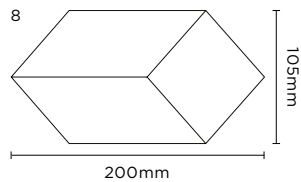

3D Décors

	Size (mm)	Thickness	Colour Availability
1	Subway Décor A 155 x 75	10	All colours
2	Subway Décor B 155 x 75	10	All colours
3	Block Décor 200 x 80	10	All colours
4	Envelope Décor 140 x 70	10	All colours
5	Bump Décor 140 x 70	10	All colours
6	Kiss Décor 140 x 70	10	All colours
7	Skater Décor 155 x 80	10	All colours
8	Constellation Décor 200 x 105	10	All colours
9	Pyramid Décor 160 x 155	10	All colours
10	Zigzag Décor A (Left) 200 x 135	10	All colours
11	Zigzag Décor B (Right) 200 x 135	10	All colours
12	Rafia Décor 110 x 110	10	All colours
13	Capoeira Décor 110 x 110	10	All colours
14	Dots Décor 110 x 110	10	All colours

Swatch colours may vary from original. Samples should be requested. Size tolerances will vary given all of the above products are handmade. Suggested grout joint widths are 2-5mm, and may vary from item to item. Finish depends on colour.