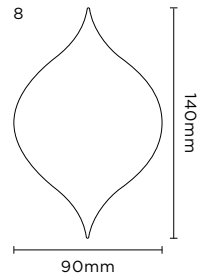

DWT MST 05

DWT MST 06

Sizes

	Size (mm)	Thickness	Colour Availability
1	300 x 70	12	All colours
2	220 x 50	12	All colours
3	200 x 40	12	All colours
4	140 x 140	10	All colours
5	140 x 70	10	All colours
6	110 x 55	10	All colours
7	100 x 100	10	All colours
8	70 x 70	10	All colours

Swatch colours may vary from original. Samples should be requested.
 Size tolerances will vary given all of the above products are handmade.
 Suggested grout joint widths are 2-5mm, and may vary from item to item.
 Finish depends on colour.

DOMUS

service@domusgroup.com | t: 020 8481 9500 | domusgroup.com

More Sizes & Shapes

	Size (mm)	Thickness	Colour Availability
1	Small Triangle 100 x 85	10	All colours
2	Small Losange 100 x 60	10	All colours
3	Hexagon 140 x 120	10	All colours
4	Small Half Hexagon 120 x 50	10	All colours
5	Medium Half Hexagon 140 x 60	10	All colours
6	Trapezium 180 x 90	10	All colours
7	Kite 100 x 85	10	All colours
8	T-Drop 140 x 90	10	All colours
9	Fish Scale 125 x 115	10	All colours
10	Dual 200 x 130	12	All colours
11	Triangle 90° 120 x 120	10	All colours