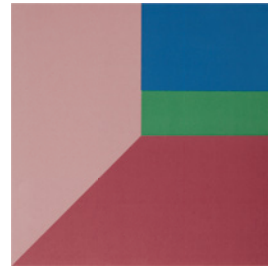

Screen

Porcelain Design

Floor: DYIS PJ 01 Peeping For Joy Décor Satin

8 Colours / 1 Finish / 1 Size / 4 Décors

Screen is a characterful range of porcelain tiles comprised of creative patterns and solid colours. Characterised by its vibrant array of abstract patterns, which are screen-printed by hand onto an industrial porcelain base, Screen injects vivid colour and dynamic geometries into interiors.

Different Strokes Décor

DYIS DS 01

DYIS DS 02

DYIS DS 03

Peeping for Joy Décor

DYIS PJ 01

DYIS PJ 02

DYIS PJ 03