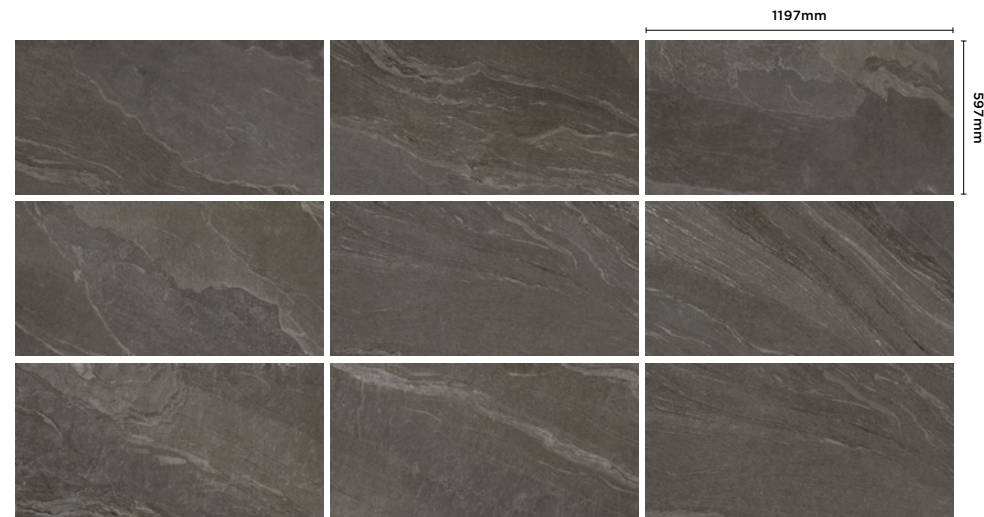

Slate Life 20mm

External 20mm / Porcelain Stone

4 Colours / 1 Finish / 1 Size

Slate Life 20mm evokes relaxing elements with a rustic touch with neutral colours in airy outdoor spaces. This porcelain tile range rediscovers the authenticity and warmth of a lost world, refashioning it with contemporary sobriety—recommended to be used with External Support Systems.

V3 - High Shade Variation

DXFWS 01 Grip

V3 - High Shade Variation

DXFWS 03 Grip

DXFWS 02 Grip

DXFWS 04 Grip