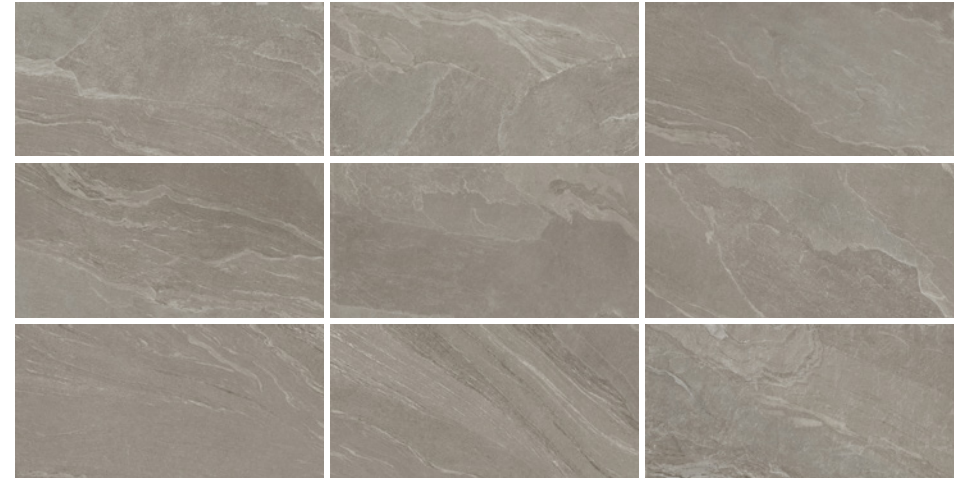

Slate Life 20mm

External 20mm / Porcelain Stone

4 Colours / 1 Finish / 1 Size

Slate Life 20mm evokes relaxing elements with a rustic touch with neutral colours in airy outdoor spaces. This porcelain tile range rediscovers the authenticity and warmth of a lost world, refashioning it with contemporary sobriety—recommended to be used with External Support Systems.

DXFWS 01

DXFWS 02

DXFWS 03

DXFWS 04

Sizes

	Size (mm)	Thickness	Finish	Colour Availability
1	1197 x 597 (R)	20	Grip	All colours

(R) Rectified size - square edge with bevel. Recommended for outdoor use only. Swatch colours may vary from original. Samples should be requested.

V3 - High Shade Variation

DXFWS 01 Grip

V3 - High Shade Variation

DXFWS 03 Grip

DXFWS 02 Grip

DXFWS 04 Grip